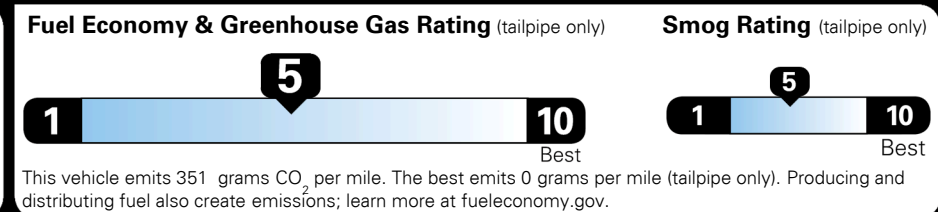

Actual results will vary for many reasons, including driving conditions and how you drive and maintain your vehicle. The average new vehicle gets 27 MPG and costs $7,500 to fuel over 5 years. Cost estimates are based on 15,000 miles per year at $ 2.70 per gallon. MPGe is miles per gasoline gallon equivalent. Vehicle emissions are a significant cause of climate change and smog.

fueleconomy.gov

Calculate personalized estimates and compare vehicles