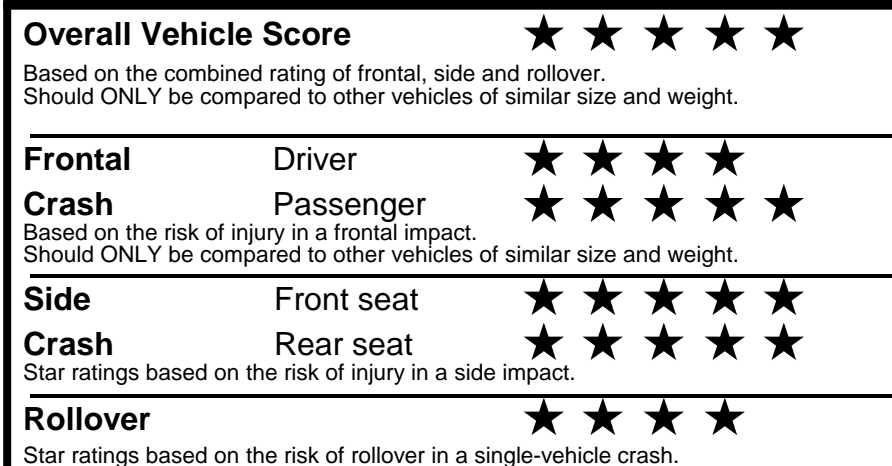

fueleconomy.gov

Calculate personalized estimates and compare vehicles

GOVERNMENT 5-STAR SAFETY RATINGS

Star ratings range from 1 to 5 stars (★★★★★) with 5 being the highest. Source: National Highway Traffic Safety Administration (NHTSA). www.safercar.gov or 1-888-327-4236