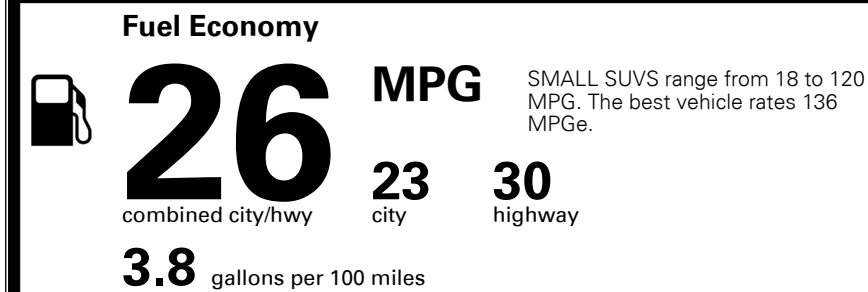

TOTAL MANUFACTURER'S SUGGESTED RETAIL PRICE ▶

\$ 30,990.00

TOTAL ADDITIONAL WEIGHT: 14.9

EPA DOT Fuel Economy and Environment

Gasoline Vehicle

You spend \$250 more in fuel costs over 5 years compared to the average new vehicle.