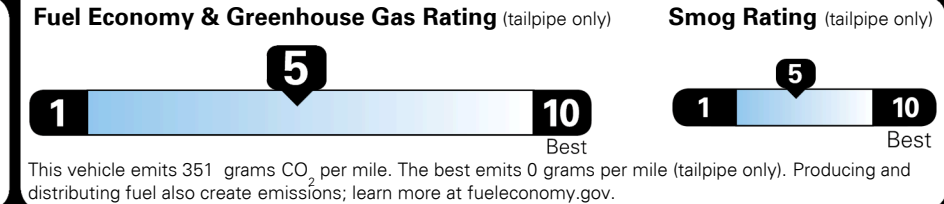

\$395.00
 \$1,100.00
 \$95.00
 \$135.00
 \$150.00

MSRP INCLUDING OPTIONS

\$ 27,865.00

INLAND FREIGHT AND HANDLING

\$ 1,045.00

TOTAL MANUFACTURER'S SUGGESTED RETAIL PRICE ▶

\$ 28,910.00

TOTAL ADDITIONAL WEIGHT: 22.7

EPA DOT Fuel Economy and Environment

Gasoline Vehicle

You spend \$250 more in fuel costs over 5 years
 compared to the average new vehicle.

Annual fuel cost \$1,550

Actual results will vary for many reasons, including driving conditions and how you drive and maintain your vehicle. The average new vehicle gets 27 MPG and costs \$7,500 to fuel over 5 years. Cost estimates are based on 15,000 miles per year at \$ 2.70 per gallon. MPGe is miles per gasoline gallon equivalent. Vehicle emissions are a significant cause of climate change and smog.