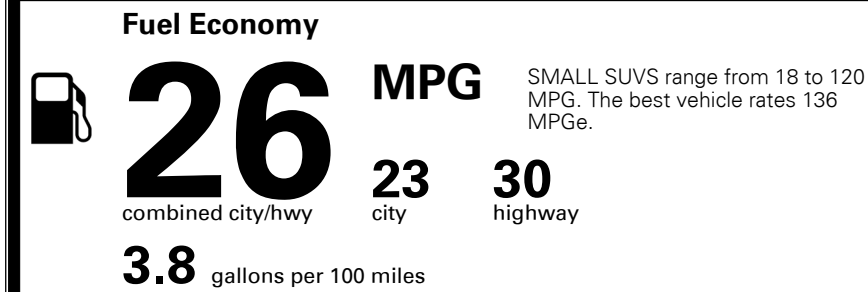

EXTERIOR
17" Alloy Wheels
Auto-On/Off Projector Headlights
LED Daytime Running Lights
Rear Privacy Glass
Rear Spoiler

WARRANTY
10 Year/100,000 Mile Limited Powertrain Warranty
5 Year/60,000 Mile Limited Basic Warranty
5 Year/60,000 Mile Roadside Assistance
*Ask dealer for details

MANUFACTURER'S SUGGESTED RETAIL PRICE ▶

$ 25,990.00

COMPARE S FWD FEATURES
Added to/in place of standard LX FWD features

- 18" Dark Gray Alloy Wheels
- Blind-Spot Collision Warning (BCW)
- Rear Cross-Traffic Collision Warning (RCCW)
- Sofino Premium Leatherette Seat Trim
- Unique Grille, Lower Fascia, Side Sill Trim
- Roof Rails, Projector Fog Lamps
- Power Folding Outside Mirrors
- Heated Outside Mirrors w/ LED Turn Signals
- Sport Leather Steering Wheel & Paddle Shifters

Included
Included
Included
Included
Included
Included
Included
Included
Included
Included

ADDITIONAL INSTALLED EQUIPMENT:
(In addition to or in place of standard features)

- Black Cherry Paint
- S Sunroof Package
- Panoramic Sunroof
- LED Interior Lighting
- Cargo Mat
- Carpeted Floor Mats
- Cargo Cover

$395.00
$1,100.00
$95.00
$135.00
$150.00

MSRP INCLUDING OPTIONS

$ 27,865.00

INLAND FREIGHT AND HANDLING

$ 1,045.00

TOTAL MANUFACTURER'S SUGGESTED RETAIL PRICE ▶

$ 28,910.00

TOTAL ADDITIONAL WEIGHT: 22.7

EPA DOT Fuel Economy and Environment

Gasoline Vehicle

You spend $250 more in fuel costs over 5 years
compared to the average new vehicle.

Annual fuel cost $1,550