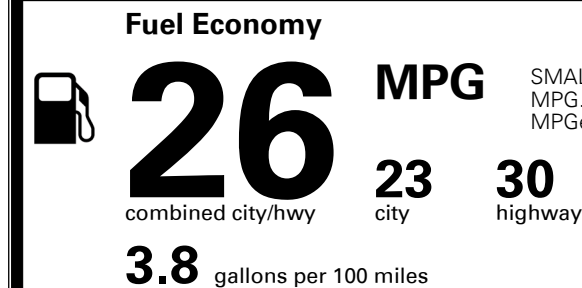

\$295.00
 \$135.00
 \$50.00
 \$115.00

MSRP INCLUDING OPTIONS

\$ 26,585.00

INLAND FREIGHT AND HANDLING

\$ 1,045.00

TOTAL MANUFACTURER'S SUGGESTED RETAIL PRICE ▶

\$ 27,630.00

TOTAL ADDITIONAL WEIGHT: 8.6

EPA DOT Fuel Economy and Environment

Gasoline Vehicle

SMALL SUVs range from 18 to 120 MPG. The best vehicle rates 136 MPGe.

You spend \$250 more in fuel costs over 5 years compared to the average new vehicle.