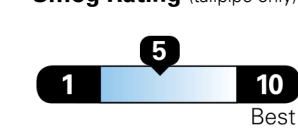

Smog Rating (tailpipe only)

This vehicle emits 351 grams CO₂ per mile. The best emits 0 grams per mile (tailpipe only). Producing and distributing fuel also create emissions; learn more at fueleconomy.gov.

Actual results will vary for many reasons, including driving conditions and how you drive and maintain your vehicle. The average new vehicle gets 27 MPG and costs $7,500 to fuel over 5 years. Cost estimates are based on 15,000 miles per year at $ 2.70 per gallon. MPGe is miles per gasoline gallon equivalent. Vehicle emissions are a significant cause of climate change and smog.

fueleconomy.gov

Calculate personalized estimates and compare vehicles