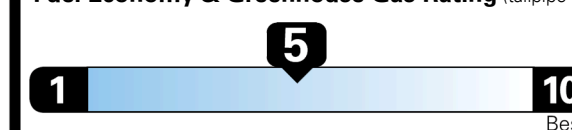

Fuel Economy & Greenhouse Gas Rating (tailpipe only)