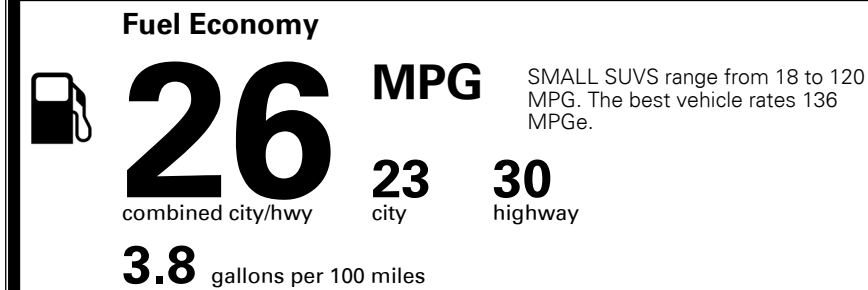

MANUFACTURER'S SUGGESTED RETAIL PRICE ▶

COMPARE S FWD FEATURES
Added to/in place of standard LX FWD features

- 18" Dark Gray Alloy Wheels
- Blind-Spot Collision Warning (BCW)
- Rear Cross-Traffic Collision Warning (RCCW)
- Sofino Premium Leatherette Seat Trim
- Unique Grille, Lower Fascia, Side Sill Trim
- Roof Rails, Projector Fog Lamps
- Power Folding Outside Mirrors
- Heated Outside Mirrors w/ LED Turn Signals
- Sport Leather Steering Wheel & Paddle Shifters

ADDITIONAL INSTALLED EQUIPMENT:
(In addition to or in place of standard features)

- Cargo Mat $95.00
- Carpeted Floor Mats $135.00
- Cargo Cover $150.00

$ 25,990.00

Included
Included
Included
Included
Included
Included
Included
Included
Included
Included

MSRP INCLUDING OPTIONS

$ 26,370.00

INLAND FREIGHT AND HANDLING

$ 1,045.00

TOTAL MANUFACTURER'S SUGGESTED RETAIL PRICE ▶

$ 27,415.00

TOTAL ADDITIONAL WEIGHT: 22.7

EPA DOT Fuel Economy and Environment

Gasoline Vehicle