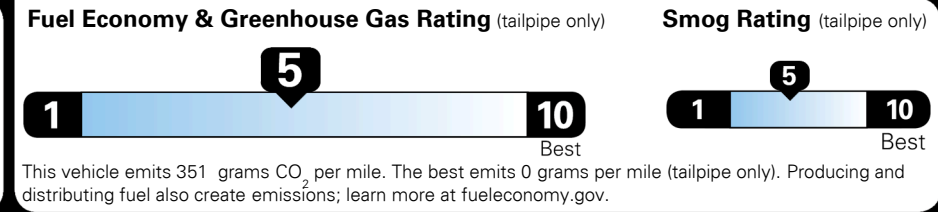

You spend $250 more in fuel costs over 5 years
compared to the average new vehicle.

Annual fuel cost $1,550

Actual results will vary for many reasons, including driving conditions and how you drive and maintain your vehicle. The average new vehicle gets 27 MPG and costs $7,500 to fuel over 5 years. Cost estimates are based on 15,000 miles per year at $ 2.70 per gallon. MPGe is miles per gasoline gallon equivalent. Vehicle emissions are a significant cause of climate change and smog.

fueleconomy.gov

Calculate personalized estimates and compare vehicles