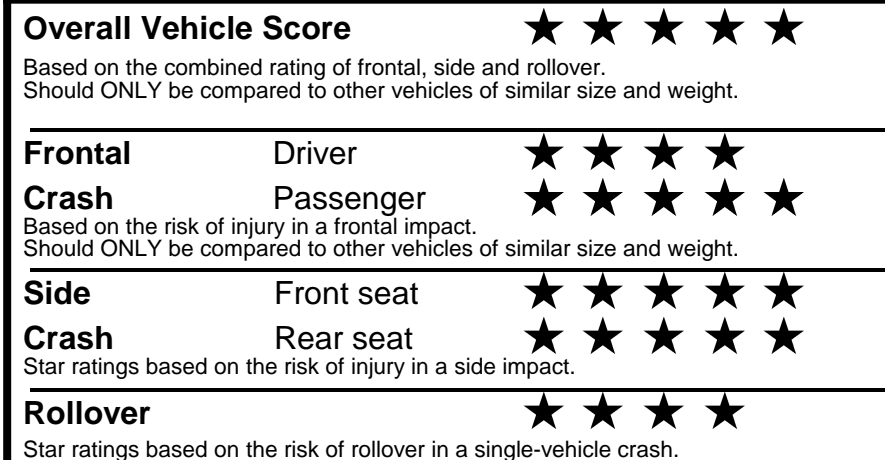

**fueleconomy.gov**

Calculate personalized estimates and compare vehicles

**GOVERNMENT 5-STAR SAFETY RATINGS**

Star ratings range from 1 to 5 stars (★★★★★) with 5 being the highest.  
 Source: National Highway Traffic Safety Administration (NHTSA).  
[www.safercar.gov](http://www.safercar.gov) or 1-888-327-4236