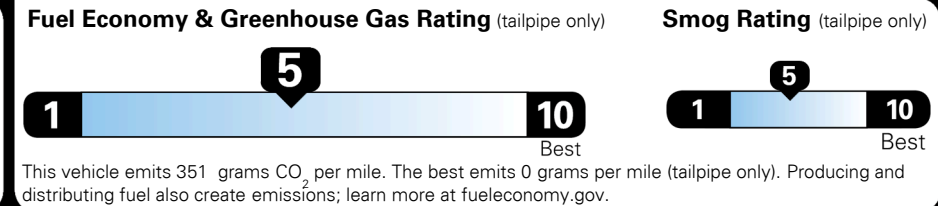

\$ 30,600.00

EPA DOT Fuel Economy and Environment

Gasoline Vehicle

You spend \$250 more in fuel costs over 5 years compared to the average new vehicle.

Annual fuel cost \$1,550

Actual results will vary for many reasons, including driving conditions and how you drive and maintain your vehicle. The average new vehicle gets 27 MPG and costs \$7,500 to fuel over 5 years. Cost estimates are based on 15,000 miles per year at \$ 2.70 per gallon. MPGe is miles per gasoline gallon equivalent. Vehicle emissions are a significant cause of climate change and smog.