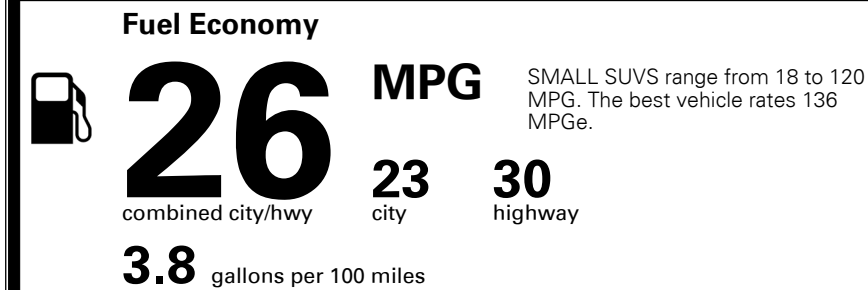

\$ 30,600.00

EPA DOT Fuel Economy and Environment

Gasoline Vehicle

You spend \$250 more in fuel costs over 5 years compared to the average new vehicle.

Annual fuel cost \$1,550

Actual results will vary for many reasons, including driving conditions and how you drive and maintain your vehicle. The average new vehicle gets 27 MPG and costs \$7,500 to fuel over 5 years. Cost estimates are based on 15,000 miles per year at \$ 2.70 per gallon. MPGe is miles per gasoline gallon equivalent. Vehicle emissions are a significant cause of climate change and smog.