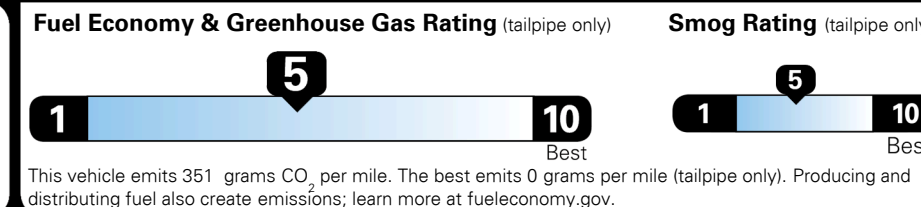

\$ 28,665.00

TOTAL ADDITIONAL WEIGHT: 6.4

EPA DOT Fuel Economy and Environment

Gasoline Vehicle

You spend \$250 more in fuel costs over 5 years compared to the average new vehicle.

Annual fuel cost \$1,550