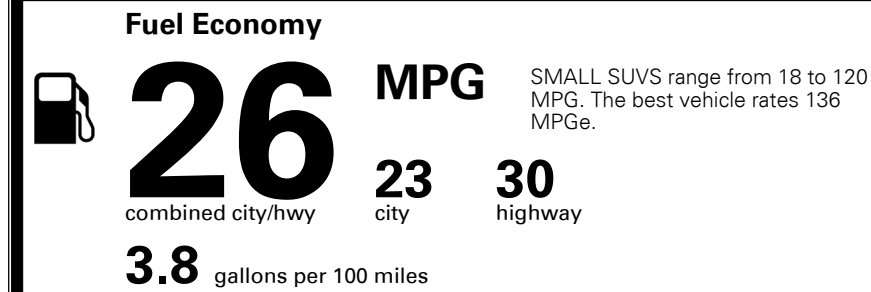

Included
 Included
 Included
 Included
 Included
 Included
 Included
 Included
 Included
 Included

\$395.00
 \$1,100.00

\$135.00

MSRP INCLUDING OPTIONS

\$ 27,620.00

INLAND FREIGHT AND HANDLING

\$ 1,045.00

TOTAL MANUFACTURER'S SUGGESTED RETAIL PRICE ▶

\$ 28,665.00

TOTAL ADDITIONAL WEIGHT: 6.4

EPA DOT Fuel Economy and Environment

Gasoline Vehicle

You spend \$250 more in fuel costs over 5 years compared to the average new vehicle.

Annual fuel cost \$1,550