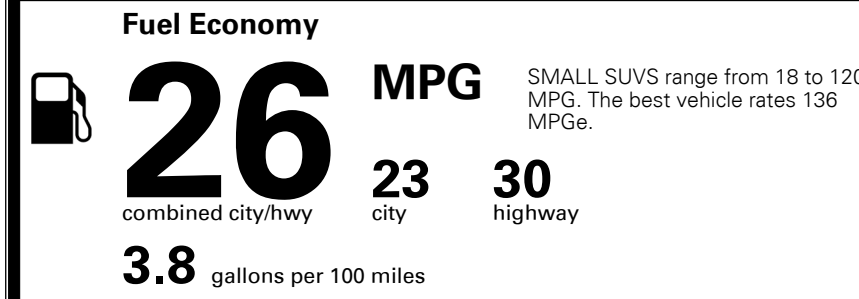

MANUFACTURER'S SUGGESTED RETAIL PRICE ▶

COMPARE S FWD FEATURES
Added to/in place of standard LX FWD features

- 18" Dark Gray Alloy Wheels
- Blind-Spot Collision Warning (BCW)
- Rear Cross-Traffic Collision Warning (RCCW)
- Sofino Premium Leatherette Seat Trim
- Unique Grille, Lower Fascia, Side Sill Trim
- Roof Rails, Projector Fog Lamps
- Power Folding Outside Mirrors
- Heated Outside Mirrors w/ LED Turn Signals
- Sport Leather Steering Wheel & Paddle Shifters

ADDITIONAL INSTALLED EQUIPMENT:
(In addition to or in place of standard features)
Carpeted Floor Mats
Remote Start

$ 25,990.00

Included
Included
Included
Included
Included
Included
Included
Included
Included

$135.00
$425.00

MSRP INCLUDING OPTIONS

$ 26,550.00

INLAND FREIGHT AND HANDLING

$ 1,045.00

TOTAL MANUFACTURER'S SUGGESTED RETAIL PRICE ▶

$ 27,595.00

TOTAL ADDITIONAL WEIGHT: 7.5

EPA DOT Fuel Economy and Environment

Gasoline Vehicle

You spend $250 more in fuel costs over 5 years
compared to the average new vehicle.

Annual fuel cost $1,550