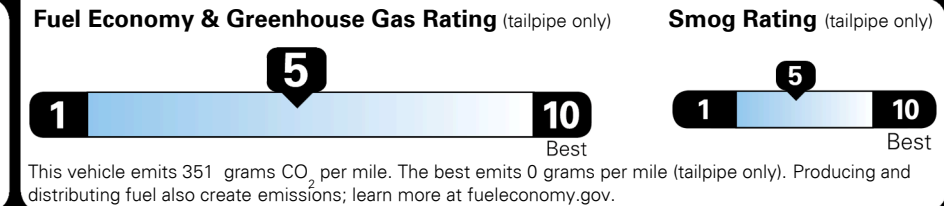

\$135.00
 \$425.00

MSRP INCLUDING OPTIONS

\$ 26,550.00

INLAND FREIGHT AND HANDLING

\$ 1,045.00

TOTAL MANUFACTURER'S SUGGESTED RETAIL PRICE ▶

\$ 27,595.00

TOTAL ADDITIONAL WEIGHT: 7.5

EPA DOT Fuel Economy and Environment

Gasoline Vehicle

You spend \$250 more in fuel costs over 5 years
 compared to the average new vehicle.

Annual fuel cost \$1,550

Actual results will vary for many reasons, including driving conditions and how you drive and maintain your vehicle. The average new vehicle gets 27 MPG and costs \$7,500 to fuel over 5 years. Cost estimates are based on 15,000 miles per year at \$ 2.70 per gallon. MPGe is miles per gasoline gallon equivalent. Vehicle emissions are a significant cause of climate change and smog.