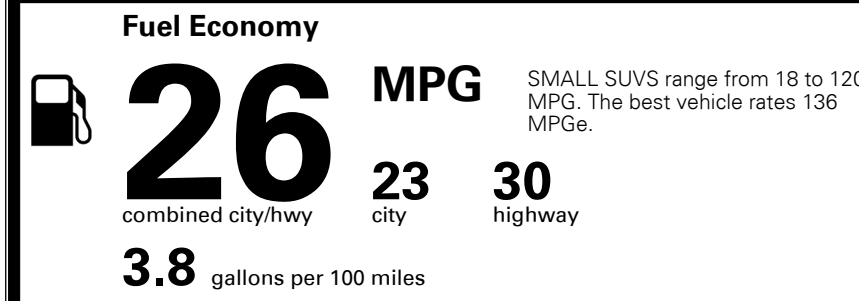

TOTAL MANUFACTURER'S SUGGESTED RETAIL PRICE ▶

\$ 28,350.00

TOTAL ADDITIONAL WEIGHT: 10.7

EPA DOT Fuel Economy and Environment

Gasoline Vehicle

You spend \$250 more in fuel costs over 5 years
 compared to the average new vehicle.