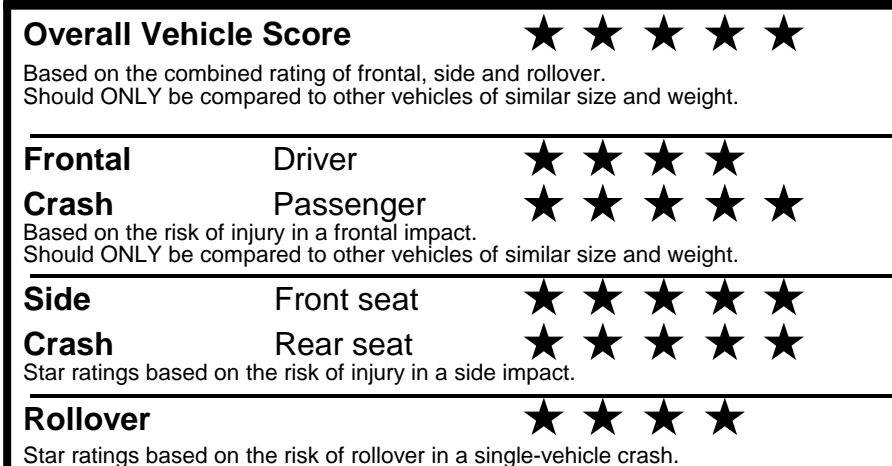

fueleconomy.gov

Calculate personalized estimates and compare vehicles

GOVERNMENT 5-STAR SAFETY RATINGS

Star ratings range from 1 to 5 stars (★★★★★) with 5 being the highest.
 Source: National Highway Traffic Safety Administration (NHTSA).
www.safercar.gov or 1-888-327-4236