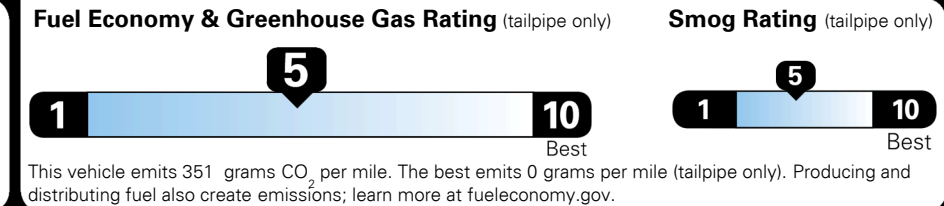

\$135.00
 \$350.00

MSRP INCLUDING OPTIONS

\$ 26,475.00

INLAND FREIGHT AND HANDLING

\$ 1,045.00

TOTAL MANUFACTURER'S SUGGESTED RETAIL PRICE ▶

\$ 27,520.00

TOTAL ADDITIONAL WEIGHT: 7.8

EPA DOT Fuel Economy and Environment

Gasoline Vehicle

You spend \$250 more in fuel costs over 5 years
 compared to the average new vehicle.

Annual fuel cost \$1,550

Actual results will vary for many reasons, including driving conditions and how you drive and maintain your vehicle. The average new vehicle gets 27 MPG and costs \$7,500 to fuel over 5 years. Cost estimates are based on 15,000 miles per year at \$ 2.70 per gallon. MPGe is miles per gasoline gallon equivalent. Vehicle emissions are a significant cause of climate change and smog.