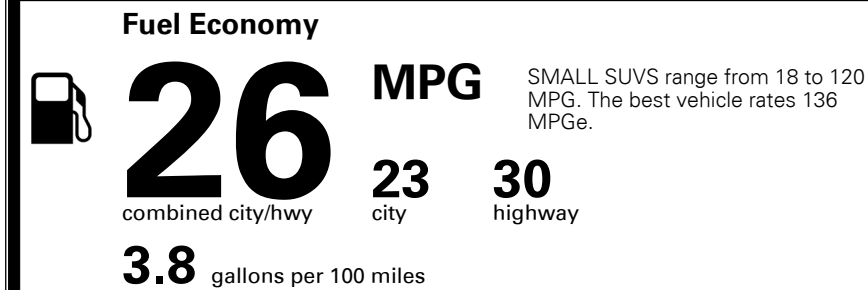

MANUFACTURER'S SUGGESTED RETAIL PRICE ▶

COMPARE S FWD FEATURES
Added to/in place of standard LX FWD features
- 18" Dark Gray Alloy Wheels
- Blind-Spot Collision Warning (BCW)
- Rear Cross-Traffic Collision Warning (RCCW)
- Sofino Premium Leatherette Seat Trim
- Unique Grille, Lower Fascia, Side Sill Trim
- Roof Rails, Projector Fog Lamps
- Power Folding Outside Mirrors
- Heated Outside Mirrors w/ LED Turn Signals
- Sport Leather Steering Wheel & Paddle Shifters

ADDITIONAL INSTALLED EQUIPMENT:
(In addition to or in place of standard features)
Carpeted Floor Mats
Auto-Dimming Mirror w/HomeLink™ & Compass

$ 25,990.00

Included
Included
Included
Included
Included
Included
Included
Included
Included
Included

$135.00
$350.00

MSRP INCLUDING OPTIONS

$ 26,475.00

INLAND FREIGHT AND HANDLING

$ 1,045.00

TOTAL MANUFACTURER'S SUGGESTED RETAIL PRICE ▶

$ 27,520.00

TOTAL ADDITIONAL WEIGHT: 7.8

EPA DOT Fuel Economy and Environment

Gasoline Vehicle

You spend $250 more in fuel costs over 5 years
compared to the average new vehicle.

Annual fuel cost $1,550