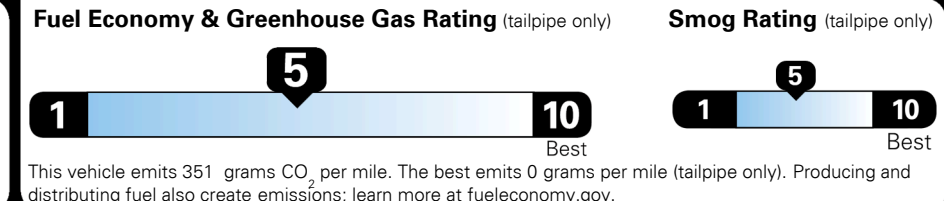

\$135.00
 \$150.00
 \$60.00

MSRP INCLUDING OPTIONS

\$ 26,335.00

INLAND FREIGHT AND HANDLING

\$ 1,045.00

TOTAL MANUFACTURER'S SUGGESTED RETAIL PRICE ▶

\$ 27,380.00

TOTAL ADDITIONAL WEIGHT: 15.4

EPA DOT Fuel Economy and Environment

Gasoline Vehicle

You spend \$250 more in fuel costs over 5 years
 compared to the average new vehicle.

Annual fuel cost \$1,550

Actual results will vary for many reasons, including driving conditions and how you drive and maintain your vehicle. The average new vehicle gets 27 MPG and costs \$7,500 to fuel over 5 years. Cost estimates are based on 15,000 miles per year at \$ 2.70 per gallon. MPGe is miles per gasoline gallon equivalent. Vehicle emissions are a significant cause of climate change and smog.