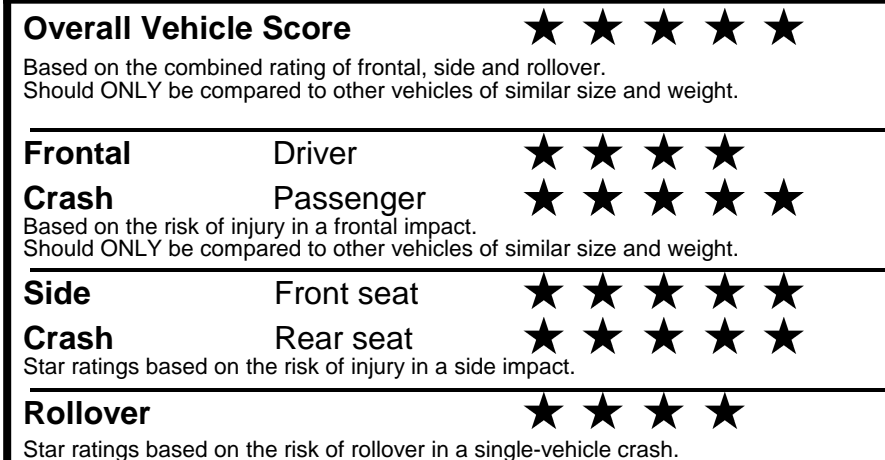

fueleconomy.gov

Calculate personalized estimates and compare vehicles

GOVERNMENT 5-STAR SAFETY RATINGS

Star ratings range from 1 to 5 stars (★★★★★) with 5 being the highest.
 Source: National Highway Traffic Safety Administration (NHTSA).
www.safercar.gov or 1-888-327-4236