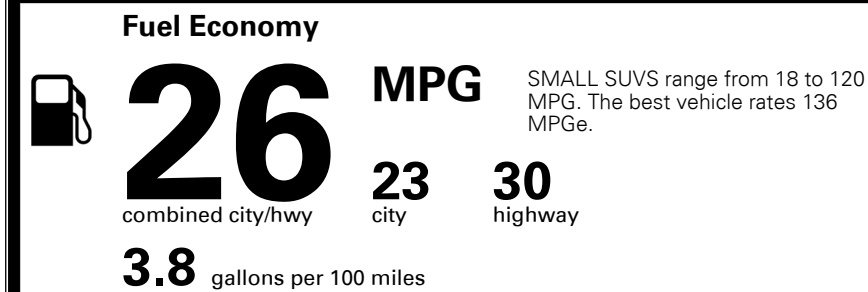

MANUFACTURER'S SUGGESTED RETAIL PRICE ▶

COMPARE S FWD FEATURES
Added to/in place of standard LX FWD features

- 18" Dark Gray Alloy Wheels
- Blind-Spot Collision Warning (BCW)
- Rear Cross-Traffic Collision Warning (RCCW)
- Sofino Premium Leatherette Seat Trim
- Unique Grille, Lower Fascia, Side Sill Trim
- Roof Rails, Projector Fog Lamps
- Power Folding Outside Mirrors
- Heated Outside Mirrors w/ LED Turn Signals
- Sport Leather Steering Wheel & Paddle Shifters

ADDITIONAL INSTALLED EQUIPMENT:
(In addition to or in place of standard features)
Carpeted Floor Mats
Cargo Cover
Wheel Locks

$ 25,990.00

Included
Included
Included
Included
Included
Included
Included
Included
Included
Included

$135.00
$150.00
$60.00

MSRP INCLUDING OPTIONS

$ 26,335.00

INLAND FREIGHT AND HANDLING

$ 1,045.00

TOTAL MANUFACTURER'S SUGGESTED RETAIL PRICE ▶

$ 27,380.00

TOTAL ADDITIONAL WEIGHT: 15.4

EPA DOT Fuel Economy and Environment

Gasoline Vehicle

You spend $250 more in fuel costs over 5 years
compared to the average new vehicle.

Annual fuel cost $1,550