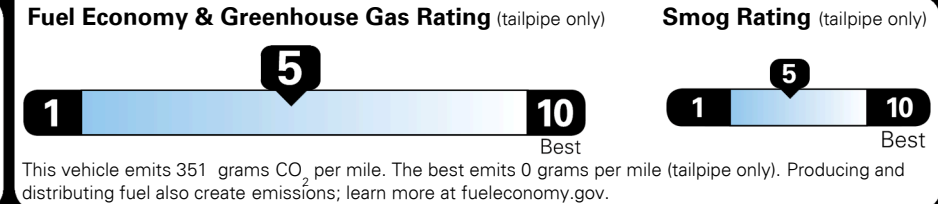

\$135.00
 \$50.00
 \$80.00

MSRP INCLUDING OPTIONS

\$ 26,255.00

INLAND FREIGHT AND HANDLING

\$ 1,045.00

TOTAL MANUFACTURER'S SUGGESTED RETAIL PRICE ▶

\$ 27,300.00

TOTAL ADDITIONAL WEIGHT: 11.3

EPA DOT Fuel Economy and Environment

Gasoline Vehicle

You spend \$250 more in fuel costs over 5 years compared to the average new vehicle.

Annual fuel cost \$1,550

Actual results will vary for many reasons, including driving conditions and how you drive and maintain your vehicle. The average new vehicle gets 27 MPG and costs \$7,500 to fuel over 5 years. Cost estimates are based on 15,000 miles per year at \$ 2.70 per gallon. MPGe is miles per gasoline gallon equivalent. Vehicle emissions are a significant cause of climate change and smog.