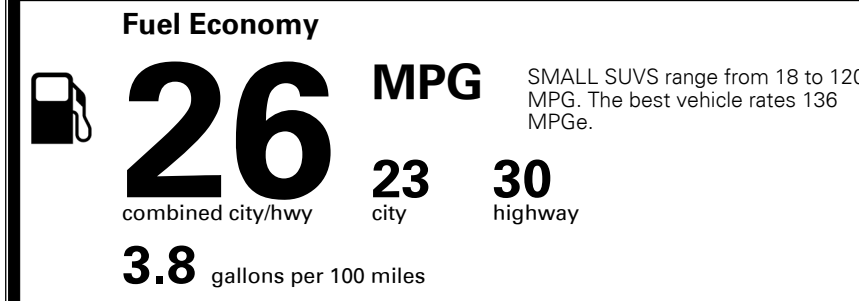

MANUFACTURER'S SUGGESTED RETAIL PRICE ▶

COMPARE S FWD FEATURES
Added to/in place of standard LX FWD features

- 18" Dark Gray Alloy Wheels
- Blind-Spot Collision Warning (BCW)
- Rear Cross-Traffic Collision Warning (RCCW)
- Sofino Premium Leatherette Seat Trim
- Unique Grille, Lower Fascia, Side Sill Trim
- Roof Rails, Projector Fog Lamps
- Power Folding Outside Mirrors
- Heated Outside Mirrors w/ LED Turn Signals
- Sport Leather Steering Wheel & Paddle Shifters

ADDITIONAL INSTALLED EQUIPMENT:
(In addition to or in place of standard features)
Carpeted Floor Mats
Cargo Net
Cargo Tray

$ 25,990.00

Included
Included
Included
Included
Included
Included
Included
Included
Included
Included

$135.00
$50.00
$80.00

MSRP INCLUDING OPTIONS

$ 26,255.00

INLAND FREIGHT AND HANDLING

$ 1,045.00

TOTAL MANUFACTURER'S SUGGESTED RETAIL PRICE ▶

$ 27,300.00

TOTAL ADDITIONAL WEIGHT: 11.3

EPA DOT Fuel Economy and Environment

Gasoline Vehicle

You spend $250 more in fuel costs over 5 years compared to the average new vehicle.

Annual fuel cost $1,550