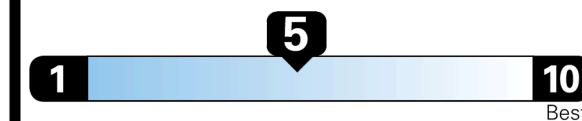

SMALL SUVs range from 18 to 120 MPG. The best vehicle rates 136 MPGe.

You spend
$250
more in fuel costs
over 5 years
compared to the
average new vehicle.

Annual fuel cost
$1,550

Fuel Economy & Greenhouse Gas Rating (tailpipe only)