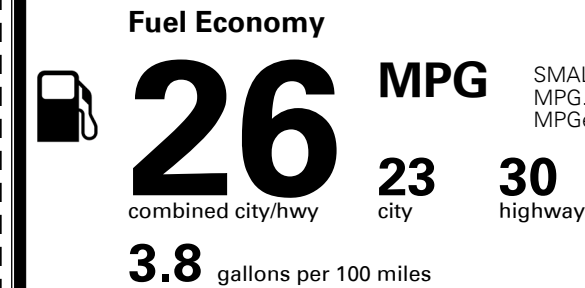

## EPA DOT Fuel Economy and Environment

Gasoline Vehicle

SMALL SUVs range from 18 to 120 MPG. The best vehicle rates 136 MPGe.

You spend  
**\$250**  
 more in fuel costs  
 over 5 years  
 compared to the  
 average new vehicle.