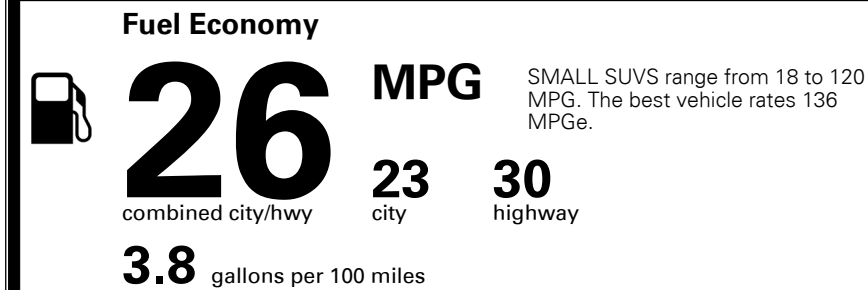

MANUFACTURER'S SUGGESTED RETAIL PRICE ▶

COMPARE S FWD FEATURES
Added to/in place of standard LX FWD features

- 18" Dark Gray Alloy Wheels
- Blind-Spot Collision Warning (BCW)
- Rear Cross-Traffic Collision Warning (RCCW)
- Sofino Premium Leatherette Seat Trim
- Unique Grille, Lower Fascia, Side Sill Trim
- Roof Rails, Projector Fog Lamps
- Power Folding Outside Mirrors
- Heated Outside Mirrors w/ LED Turn Signals
- Sport Leather Steering Wheel & Paddle Shifters

ADDITIONAL INSTALLED EQUIPMENT:
(In addition to or in place of standard features)
Carpeted Floor Mats
Wheel Locks

$ 25,990.00

Included
Included
Included
Included
Included
Included
Included
Included
Included
Included

$135.00
$60.00

MSRP INCLUDING OPTIONS

$ 26,185.00

INLAND FREIGHT AND HANDLING

$ 1,045.00

TOTAL MANUFACTURER'S SUGGESTED RETAIL PRICE ▶

$ 27,230.00

TOTAL ADDITIONAL WEIGHT: 7.2

EPA DOT Fuel Economy and Environment

Gasoline Vehicle

You spend $250 more in fuel costs over 5 years compared to the average new vehicle.

Annual fuel cost $1,550