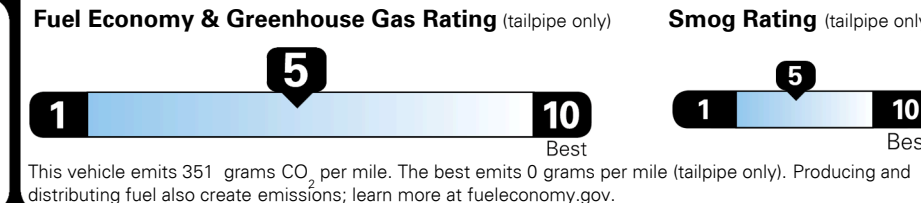

\$135.00  
 \$60.00

MSRP INCLUDING OPTIONS

\$ 26,185.00

INLAND FREIGHT AND HANDLING

\$ 1,045.00

**TOTAL MANUFACTURER'S SUGGESTED RETAIL PRICE ▶**

**\$ 27,230.00**

TOTAL ADDITIONAL WEIGHT: 7.2

**EPA DOT Fuel Economy and Environment**

**Gasoline Vehicle**

**You spend \$250 more in fuel costs over 5 years** compared to the average new vehicle.

**Annual fuel cost \$1,550**

Actual results will vary for many reasons, including driving conditions and how you drive and maintain your vehicle. The average new vehicle gets 27 MPG and costs \$7,500 to fuel over 5 years. Cost estimates are based on 15,000 miles per year at \$ 2.70 per gallon. MPGe is miles per gasoline gallon equivalent. Vehicle emissions are a significant cause of climate change and smog.