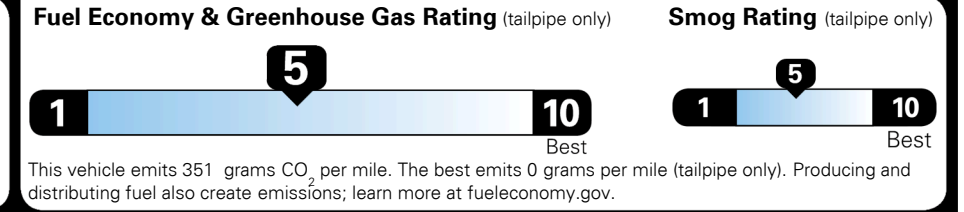

\$135.00

MSRP INCLUDING OPTIONS

\$ 26,125.00

INLAND FREIGHT AND HANDLING

\$ 1,045.00

TOTAL MANUFACTURER'S SUGGESTED RETAIL PRICE ▶

\$ 27,170.00

TOTAL ADDITIONAL WEIGHT: 6.4

EPA DOT Fuel Economy and Environment

Gasoline Vehicle

You spend \$250 more in fuel costs over 5 years
 compared to the average new vehicle.

Annual fuel cost \$1,550

Actual results will vary for many reasons, including driving conditions and how you drive and maintain your vehicle. The average new vehicle gets 27 MPG and costs \$7,500 to fuel over 5 years. Cost estimates are based on 15,000 miles per year at \$ 2.70 per gallon. MPGe is miles per gasoline gallon equivalent. Vehicle emissions are a significant cause of climate change and smog.