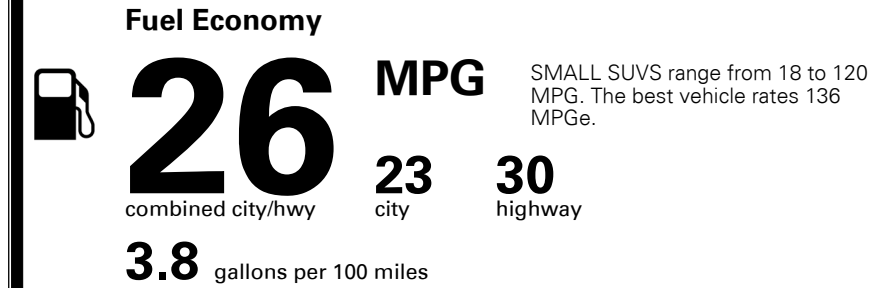

MANUFACTURER'S SUGGESTED RETAIL PRICE ▶

COMPARE S FWD FEATURES
Added to/in place of standard LX FWD features
- 18" Dark Gray Alloy Wheels
- Blind-Spot Collision Warning (BCW)
- Rear Cross-Traffic Collision Warning (RCCW)
- Sofino Premium Leatherette Seat Trim
- Unique Grille, Lower Fascia, Side Sill Trim
- Roof Rails, Projector Fog Lamps
- Power Folding Outside Mirrors
- Heated Outside Mirrors w/ LED Turn Signals
- Sport Leather Steering Wheel & Paddle Shifters

ADDITIONAL INSTALLED EQUIPMENT:
(In addition to or in place of standard features)
Carpeted Floor Mats

$ 25,990.00

Included
Included
Included
Included
Included
Included
Included
Included
Included
Included

$135.00

MSRP INCLUDING OPTIONS

$ 26,125.00

INLAND FREIGHT AND HANDLING

$ 1,045.00

TOTAL MANUFACTURER'S SUGGESTED RETAIL PRICE ▶

$ 27,170.00

TOTAL ADDITIONAL WEIGHT: 6.4

EPA DOT Fuel Economy and Environment

Gasoline Vehicle