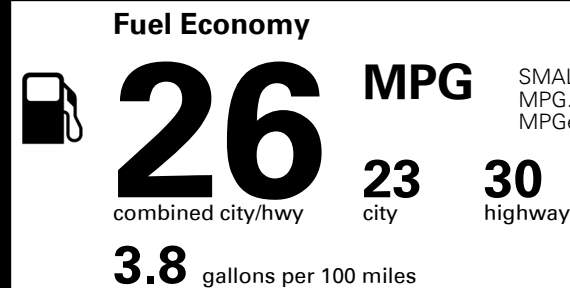

Gasoline Vehicle

SMALL SUVs range from 18 to 120 MPG. The best vehicle rates 136 MPGe.

You spend \$250 more in fuel costs over 5 years compared to the average new vehicle.

Annual fuel cost \$1,550

This vehicle emits 351 grams CO₂ per mile. The best emits 0 grams per mile (tailpipe only). Producing and distributing fuel also create emissions; learn more at fuelconomy.gov.