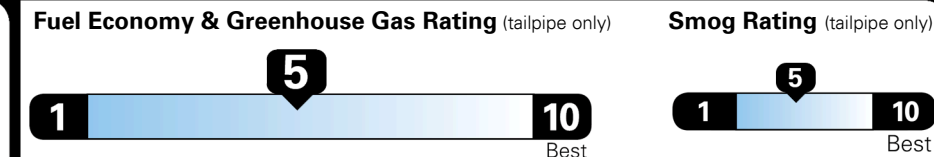

Gasoline Vehicle

SMALL SUVs range from 18 to 120 MPG. The best vehicle rates 136 MPGe.

You spend \$250 more in fuel costs over 5 years compared to the average new vehicle.

Annual fuel cost \$1,550

This vehicle emits 351 grams CO₂ per mile. The best emits 0 grams per mile (tailpipe only). Producing and distributing fuel also create emissions; learn more at fuelconomy.gov.