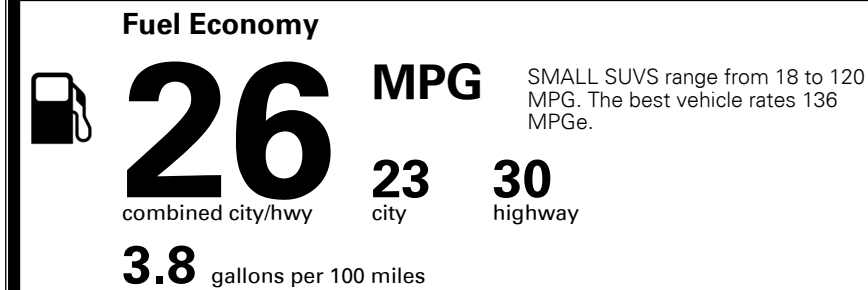

EXTERIOR

17" Alloy Wheels
Auto-On/Off Projector Headlights
LED Daytime Running Lights
Rear Privacy Glass
Rear Spoiler

WARRANTY

10 Year/100,000 Mile Limited Powertrain Warranty
5 Year/60,000 Mile Limited Basic Warranty
5 Year/60,000 Mile Roadside Assistance
*Ask dealer for details

MANUFACTURER'S SUGGESTED RETAIL PRICE ▶

$ 25,990.00

COMPARE S FWD FEATURES

Added to/in place of standard LX FWD features

- 18" Dark Gray Alloy Wheels
- Blind-Spot Collision Warning (BCW)
- Rear Cross-Traffic Collision Warning (RCCW)
- Sofino Premium Leatherette Seat Trim
- Unique Grille, Lower Fascia, Side Sill Trim
- Roof Rails, Projector Fog Lamps
- Power Folding Outside Mirrors
- Heated Outside Mirrors w/ LED Turn Signals
- Sport Leather Steering Wheel & Paddle Shifters

Included
Included
Included
Included
Included
Included
Included
Included
Included

ADDITIONAL INSTALLED EQUIPMENT:

(In addition to or in place of standard features)

Snow White Pearl Paint
Carpeted Floor Mats

$395.00
$135.00

MSRP INCLUDING OPTIONS

$ 26,520.00

INLAND FREIGHT AND HANDLING

$ 1,045.00

TOTAL MANUFACTURER'S SUGGESTED RETAIL PRICE ▶

$ 27,565.00

TOTAL ADDITIONAL WEIGHT: 6.4

#1 MASS MARKET BRAND IN
J.D. POWER INITIAL QUALITY,
5 YEARS IN A ROW.

GIVE IT EVERYTHING KIA

For J.D. Power 2019 award information, go to jdpower.com/awards for more details.

EPA DOT Fuel Economy and Environment

Gasoline Vehicle

You spend
$250
more in fuel costs
over 5 years
compared to the
average new vehicle.

Annual fuel cost
$1,550