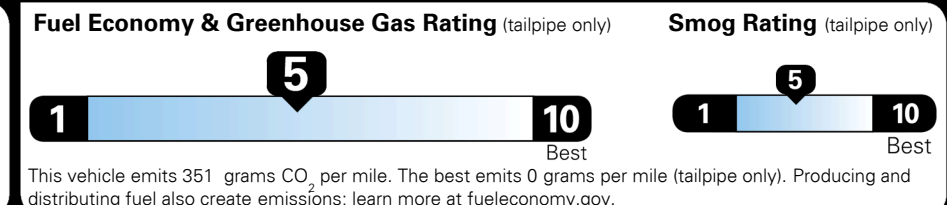

Actual results will vary for many reasons, including driving conditions and how you drive and maintain your vehicle. The average new vehicle gets 27 MPG and costs $7,500 to fuel over 5 years. Cost estimates are based on 15,000 miles per year at $ 2.70 per gallon. MPGe is miles per gasoline gallon equivalent. Vehicle emissions are a significant cause of climate change and smog.

fuel economy.gov

Calculate personalized estimates and compare vehicles

GOVERNMENT 5-STAR SAFETY RATINGS

PARTS CONTENT INFORMATION

Overall Vehicle Score ★ ★ ★ ★ ★

Based on the combined rating of frontal, side and rollover.
Should ONLY be compared to other vehicles of similar size and weight.

Frontal Driver ★ ★ ★ ★ ★

Crash Passenger ★ ★ ★ ★ ★

Based on the risk of injury in a frontal impact.
Should ONLY be compared to other vehicles of similar size and weight.

Side Front seat ★ ★ ★ ★ ★

Crash Rear seat ★ ★ ★ ★ ★

Star ratings based on the risk of injury in a side impact.

Rollover ★ ★ ★ ★ ★

Star ratings based on the risk of rollover in a single-vehicle crash.

Star ratings range from 1 to 5 stars (★★★★★) with 5 being the highest.

Source: National Highway Traffic Safety Administration (NHTSA).

www.safercar.gov or 1-888-327-4236

Manufacturer's suggested retail price includes Manufacturer's recommended pre-delivery service. License and title fees, state and local taxes and other dealer installed options and accessories are not included in the manufacturer's suggested retail price.

FOR VEHICLES IN THIS CAR
LINE U.S./CANADIAN
PARTS CONTENT: 1 %

MAJOR SOURCES OF
FOREIGN PARTS:
OTHER: 8%
KOREA: 91%

NOTE: PARTS CONTENT DOES
NOT INCLUDE FINAL ASSEMBLY,
DISTRIBUTION, OR OTHER
NON-PARTS COSTS.

FOR THIS VEHICLE
FINAL ASSEMBLY POINT:
GWANGJU, KOREA

COUNTRY OF ORIGIN

ENGINE: KOREA

TRANSMISSION: KOREA