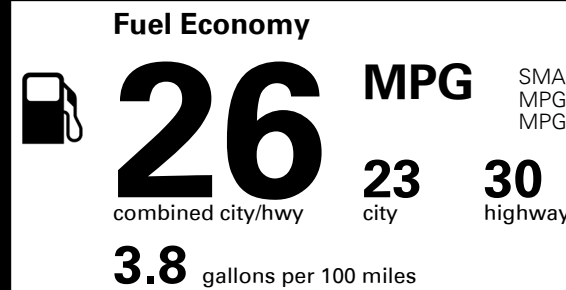

\$ 1,045.00

TOTAL MANUFACTURER'S SUGGESTED RETAIL PRICE ▶

\$ 28,620.00

TOTAL ADDITIONAL WEIGHT: 7.8

#1 MASS MARKET BRAND IN J.D. POWER INITIAL QUALITY, 5 YEARS IN A ROW.

GIVE IT EVERYTHING KIA

For J.D. Power 2019 award information, go to jdpower.com/awards for more details.

EPA DOT Fuel Economy and Environment

Gasoline Vehicle

SMALL SUVs range from 18 to 120 MPG. The best vehicle rates 136 MPGe.

You spend \$250 more in fuel costs over 5 years compared to the average new vehicle.