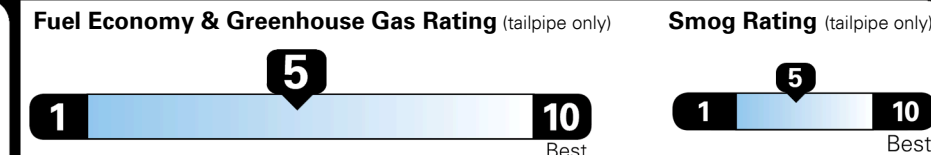

This vehicle emits 351 grams CO₂ per mile. The best emits 0 grams per mile (tailpipe only). Producing and distributing fuel also create emissions; learn more at fuel economy.gov.

Actual results will vary for many reasons, including driving conditions and how you drive and maintain your vehicle. The average new vehicle gets 27 MPG and costs $7,500 to fuel over 5 years. Cost estimates are based on 15,000 miles per year at $ 2.70 per gallon. MPGe is miles per gasoline gallon equivalent. Vehicle emissions are a significant cause of climate change and smog.

fuel economy.gov

Calculate personalized estimates and compare vehicles

GOVERNMENT 5-STAR SAFETY RATINGS

PARTS CONTENT INFORMATION

Overall Vehicle Score ★★★★★

Based on the combined rating of frontal, side and rollover. Should ONLY be compared to other vehicles of similar size and weight.

Frontal Driver ★★★★★

Crash Passenger ★★★★★

Based on the risk of injury in a frontal impact. Should ONLY be compared to other vehicles of similar size and weight.

Side Front seat ★★★★★

Crash Rear seat ★★★★★

Star ratings based on the risk of injury in a side impact.

Rollover ★★★★★

Star ratings based on the risk of rollover in a single-vehicle crash.

Star ratings range from 1 to 5 stars (★★★★★) with 5 being the highest.

Source: National Highway Traffic Safety Administration (NHTSA).

www.safercar.gov or 1-888-327-4236

Manufacturer's suggested retail price includes Manufacturer's recommended pre-delivery service. License and title fees, state and local taxes and other dealer installed options and accessories are not included in the manufacturer's suggested retail price.

FOR VEHICLES IN THIS CAR LINE U.S./CANADIAN PARTS CONTENT: 1 %

MAJOR SOURCES OF FOREIGN PARTS:
OTHER: 8%
KOREA: 91%

NOTE: PARTS CONTENT DOES NOT INCLUDE FINAL ASSEMBLY, DISTRIBUTION, OR OTHER NON-PARTS COSTS.

FOR THIS VEHICLE FINAL ASSEMBLY POINT: GWANGJU, KOREA

COUNTRY OF ORIGIN

ENGINE: KOREA

TRANSMISSION: KOREA