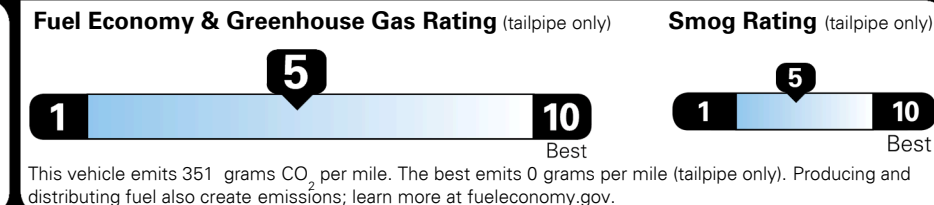

Actual results will vary for many reasons, including driving conditions and how you drive and maintain your vehicle. The average new vehicle gets 27 MPG and costs $7,500 to fuel over 5 years. Cost estimates are based on 15,000 miles per year at $ 2.70 per gallon. MPGe is miles per gasoline gallon equivalent. Vehicle emissions are a significant cause of climate change and smog.

fuelconomy.gov

Calculate personalized estimates and compare vehicles

GOVERNMENT 5-STAR SAFETY RATINGS

Overall Vehicle Score ★ ★ ★ ★ ★

Based on the combined rating of frontal, side and rollover.
Should ONLY be compared to other vehicles of similar size and weight.

Frontal Driver ★ ★ ★ ★ ★

Crash Passenger ★ ★ ★ ★ ★

Based on the risk of injury in a frontal impact.
Should ONLY be compared to other vehicles of similar size and weight.

Side Front seat ★ ★ ★ ★ ★

Crash Rear seat ★ ★ ★ ★ ★

Star ratings based on the risk of injury in a side impact.

Rollover ★ ★ ★ ★ ★

Star ratings based on the risk of rollover in a single-vehicle crash.

Star ratings range from 1 to 5 stars (★★★★★) with 5 being the highest.

Source: National Highway Traffic Safety Administration (NHTSA).

www.safercar.gov or 1-888-327-4236

Manufacturer's suggested retail price includes Manufacturer's recommended pre-delivery service. License and title fees, state and local taxes and other dealer installed options and accessories are not included in the manufacturer's suggested retail price.

PARTS CONTENT INFORMATION

FOR VEHICLES IN THIS CAR
LINE U.S./CANADIAN
PARTS CONTENT: 1 %

MAJOR SOURCES OF
FOREIGN PARTS:
OTHER: 8%
KOREA: 91%

NOTE: PARTS CONTENT DOES
NOT INCLUDE FINAL ASSEMBLY,
DISTRIBUTION, OR OTHER
NON-PARTS COSTS.

FOR THIS VEHICLE
FINAL ASSEMBLY POINT:
GWANGJU, KOREA

COUNTRY OF ORIGIN

ENGINE: KOREA

TRANSMISSION: KOREA