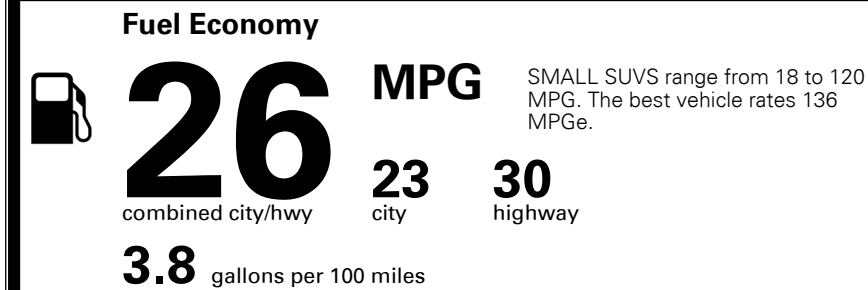

WARRANTY
10 Year/100,000 Mile Limited Powertrain Warranty
5 Year/60,000 Mile Limited Basic Warranty
5 Year/60,000 Mile Roadside Assistance
*Ask dealer for details

MANUFACTURER'S SUGGESTED RETAIL PRICE ▶

COMPARE S FWD FEATURES

Added to/in place of standard LX FWD features
- 18" Dark Gray Alloy Wheels
- Blind-Spot Collision Warning (BCW)
- Rear Cross-Traffic Collision Warning (RCCW)
- Sofino Premium Leatherette Seat Trim
- Unique Grille, Lower Fascia, Side Sill Trim
- Roof Rails, Projector Fog Lamps
- Power Folding Outside Mirrors
- Heated Outside Mirrors w/ LED Turn Signals
- Sport Leather Steering Wheel & Paddle Shifters

ADDITIONAL INSTALLED EQUIPMENT:
(In addition to or in place of standard features)
Black Cherry Paint
S Sunroof Package
- Panoramic Sunroof
- LED Interior Lighting

MSRP INCLUDING OPTIONS

INLAND FREIGHT AND HANDLING

TOTAL MANUFACTURER'S SUGGESTED RETAIL PRICE ▶

$ 25,990.00

Included
Included
Included
Included
Included
Included
Included
Included
Included
Included

$395.00
$1,100.00

$ 27,485.00

$ 1,045.00

$ 28,530.00

TOTAL ADDITIONAL WEIGHT:

#1 MASS MARKET BRAND IN
J.D. POWER INITIAL QUALITY,
5 YEARS IN A ROW.

GIVE IT EVERYTHING KIA

For J.D. Power 2019 award information, go to jdpower.com/awards for more details.

EPA DOT Fuel Economy and Environment

Gasoline Vehicle

You spend
$250
more in fuel costs
over 5 years
compared to the
average new vehicle.

Annual fuel cost
$1,550