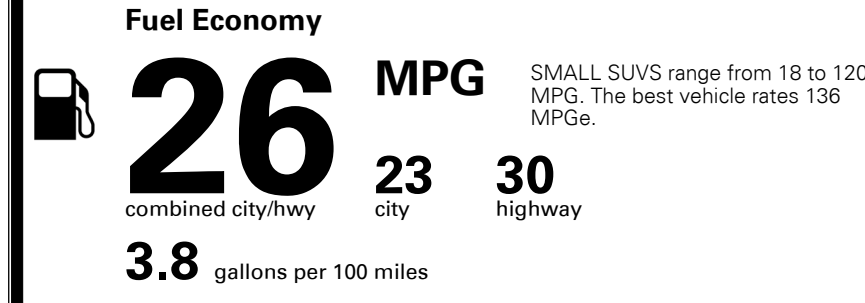

\$ 25,990.00

\$3,200.00

\$ 29,570.00

\$ 1,045.00

\$ 30,615.00

#1 MASS MARKET BRAND IN
 J.D. POWER INITIAL QUALITY,
 5 YEARS IN A ROW.

GIVE IT EVERYTHING KIA

For J.D. Power 2019 award information, go to jdpower.com/awards for more details.

EPA DOT Fuel Economy and Environment

Gasoline Vehicle

You spend \$250 more in fuel costs over 5 years
 compared to the average new vehicle.

Annual fuel cost \$1,550

Actual results will vary for many reasons, including driving conditions and how you drive and maintain your vehicle. The average new vehicle gets 27 MPG and costs \$7,500 to fuel over 5 years. Cost estimates are based on 15,000 miles per year at \$ 2.70 per gallon. MPGe is miles per gasoline gallon equivalent. Vehicle emissions are a significant cause of climate change and smog.