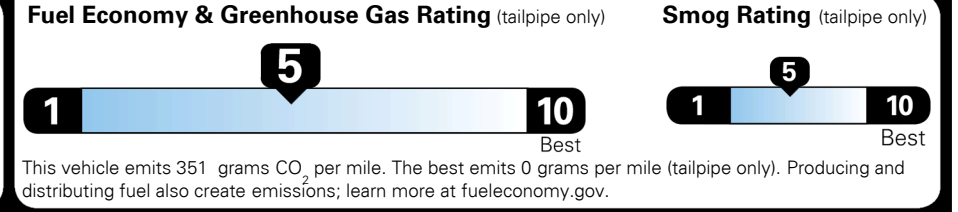

You spend $250 more in fuel costs over 5 years
compared to the average new vehicle.

Annual fuel cost $1,550

Actual results will vary for many reasons, including driving conditions and how you drive and maintain your vehicle. The average new vehicle gets 27 MPG and costs $7,500 to fuel over 5 years. Cost estimates are based on 15,000 miles per year at $ 2.70 per gallon. MPGe is miles per gasoline gallon equivalent. Vehicle emissions are a significant cause of climate change and smog.

fuel economy.gov
Calculate personalized estimates and compare vehicles

GOVERNMENT 5-STAR SAFETY RATINGS

Overall Vehicle Score ★★★★★
Based on the combined rating of frontal, side and rollover. Should ONLY be compared to other vehicles of similar size and weight.

Frontal	Driver	★★★★★
Crash	Passenger	★★★★★
Based on the risk of injury in a frontal impact. Should ONLY be compared to other vehicles of similar size and weight.		
Side	Front seat	★★★★★
Crash	Rear seat	★★★★★
Star ratings based on the risk of injury in a side impact.		
Rollover		★★★★★
Star ratings based on the risk of rollover in a single-vehicle crash.		

Star ratings range from 1 to 5 stars (★★★★★) with 5 being the highest.
Source: National Highway Traffic Safety Administration (NHTSA).
www.safercar.gov or 1-888-327-4236

Manufacturer's suggested retail price includes Manufacturer's recommended pre-delivery service. License and title fees, state and local taxes and other dealer installed options and accessories are not included in the manufacturer's suggested retail price.

PARTS CONTENT INFORMATION

FOR VEHICLES IN THIS CAR LINE U.S./CANADIAN PARTS CONTENT: 1 %

MAJOR SOURCES OF FOREIGN PARTS:
OTHER: 8%
KOREA: 91%

NOTE: PARTS CONTENT DOES NOT INCLUDE FINAL ASSEMBLY, DISTRIBUTION, OR OTHER NON-PARTS COSTS.

FOR THIS VEHICLE FINAL ASSEMBLY POINT: GWANGJU, KOREA

COUNTRY OF ORIGIN ENGINE: KOREA
TRANSMISSION: KOREA

TOTAL ADDITIONAL WEIGHT: 22.7