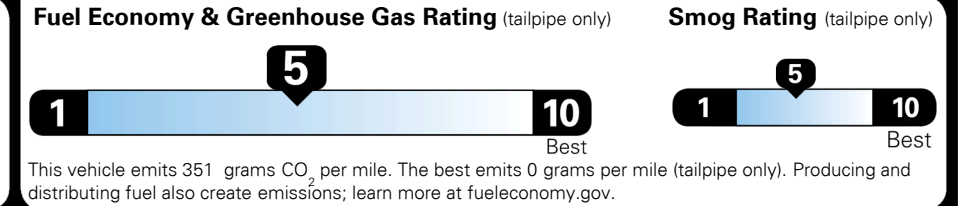

You spend $250 more in fuel costs over 5 years
compared to the average new vehicle.

Annual fuel cost $1,550