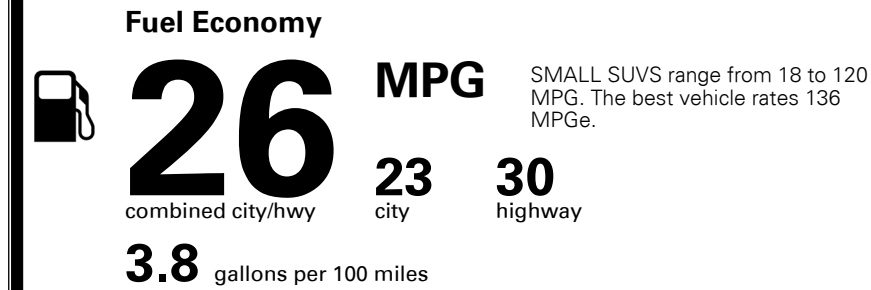

EXTERIOR
17" Alloy Wheels
Auto-On/Off Projector Headlights
LED Daytime Running Lights
Rear Privacy Glass
Rear Spoiler

WARRANTY
10 Year/100,000 Mile Limited Powertrain Warranty
5 Year/60,000 Mile Limited Basic Warranty
5 Year/60,000 Mile Roadside Assistance
*Ask dealer for details

MANUFACTURER'S SUGGESTED RETAIL PRICE ▶

$ 25,990.00

COMPARE S FWD FEATURES
Added to/in place of standard LX FWD features

- 18" Dark Gray Alloy Wheels
- Blind-Spot Collision Warning (BCW)
- Rear Cross-Traffic Collision Warning (RCCW)
- Sofino Premium Leatherette Seat Trim
- Unique Grille, Lower Fascia, Side Sill Trim
- Roof Rails, Projector Fog Lamps
- Power Folding Outside Mirrors
- Heated Outside Mirrors w/ LED Turn Signals
- Sport Leather Steering Wheel & Paddle Shifters

Included
Included
Included
Included
Included
Included
Included
Included
Included

ADDITIONAL INSTALLED EQUIPMENT:
(In addition to or in place of standard features)

- Snow White Pearl Paint
- S Sunroof Package
- Panoramic Sunroof
- LED Interior Lighting
- Cargo Mat
- Carpeted Floor Mats
- Cargo Cover

$395.00
$1,100.00
$95.00
$135.00
$150.00

MSRP INCLUDING OPTIONS

$ 27,865.00

INLAND FREIGHT AND HANDLING

$ 1,045.00

TOTAL MANUFACTURER'S SUGGESTED RETAIL PRICE ▶

$ 28,910.00

EPA DOT Fuel Economy and Environment

Gasoline Vehicle

You spend $250 more in fuel costs over 5 years
compared to the average new vehicle.

Annual fuel cost $1,550