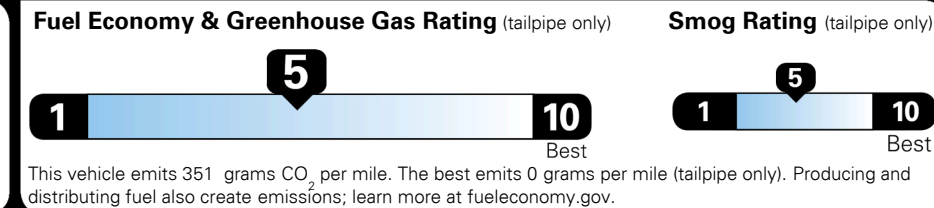

Actual results will vary for many reasons, including driving conditions and how you drive and maintain your vehicle. The average new vehicle gets 27 MPG and costs $7,500 to fuel over 5 years. Cost estimates are based on 15,000 miles per year at $ 2.70 per gallon. MPGe is miles per gasoline gallon equivalent. Vehicle emissions are a significant cause of climate change and smog.

fueleconomy.gov

Calculate personalized estimates and compare vehicles

GOVERNMENT 5-STAR SAFETY RATINGS

Overall Vehicle Score ★★★★★

Based on the combined rating of frontal, side and rollover. Should ONLY be compared to other vehicles of similar size and weight.

Frontal Driver ★★★★★

Crash Passenger ★★★★★

Based on the risk of injury in a frontal impact. Should ONLY be compared to other vehicles of similar size and weight.

Side Front seat ★★★★★

Crash Rear seat ★★★★★

Star ratings based on the risk of injury in a side impact.

Rollover ★★★★★

Star ratings based on the risk of rollover in a single-vehicle crash.

Star ratings range from 1 to 5 stars (★★★★★) with 5 being the highest.

Source: National Highway Traffic Safety Administration (NHTSA).

www.safercar.gov or 1-888-327-4236

Manufacturer's suggested retail price includes Manufacturer's recommended pre-delivery service. License and title fees, state and local taxes and other dealer installed options and accessories are not included in the manufacturer's suggested retail price.

PARTS CONTENT INFORMATION

FOR VEHICLES IN THIS CAR LINE U.S./CANADIAN PARTS CONTENT: 1 %

MAJOR SOURCES OF FOREIGN PARTS:
OTHER: 8%
KOREA: 91%

NOTE: PARTS CONTENT DOES NOT INCLUDE FINAL ASSEMBLY, DISTRIBUTION, OR OTHER NON-PARTS COSTS.

FOR THIS VEHICLE FINAL ASSEMBLY POINT: GWANGJU, KOREA

COUNTRY OF ORIGIN

ENGINE: KOREA
TRANSMISSION: KOREA