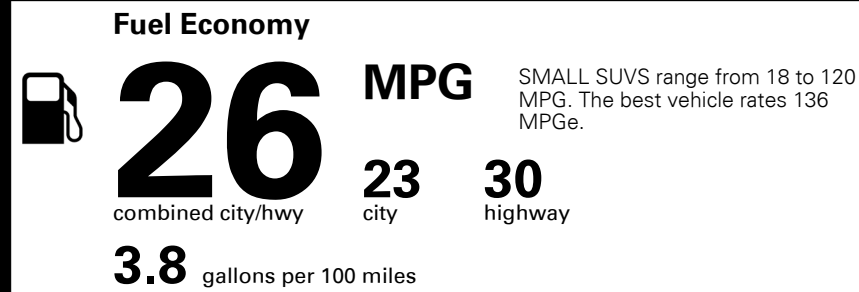

MANUFACTURER'S SUGGESTED RETAIL PRICE ▶

COMPARE S FWD FEATURES
Added to/in place of standard LX FWD features

- 18" Dark Gray Alloy Wheels
- Blind-Spot Collision Warning (BCW)
- Rear Cross-Traffic Collision Warning (RCCW)
- Sofino Premium Leatherette Seat Trim
- Unique Grille, Lower Fascia, Side Sill Trim
- Roof Rails, Projector Fog Lamps
- Power Folding Outside Mirrors
- Heated Outside Mirrors w/ LED Turn Signals
- Sport Leather Steering Wheel & Paddle Shifters

ADDITIONAL INSTALLED EQUIPMENT:
(In addition to or in place of standard features)

- Hyper Red Paint
- S Sunroof Package
- Panoramic Sunroof
- LED Interior Lighting
- Carpeted Floor Mats
- Cargo Net
- Mud Guards
- Wheel Locks

$ 25,990.00

Included
Included
Included
Included
Included
Included
Included
Included
Included
Included

$295.00
$1,100.00
$135.00
$50.00
$115.00
$60.00

MSRP INCLUDING OPTIONS

$ 27,745.00

INLAND FREIGHT AND HANDLING

$ 1,045.00

TOTAL MANUFACTURER'S SUGGESTED RETAIL PRICE ▶

$ 28,790.00

TOTAL ADDITIONAL WEIGHT: 9.4

EPA DOT Fuel Economy and Environment

Gasoline Vehicle

You spend $250 more in fuel costs over 5 years compared to the average new vehicle.

Annual fuel cost $1,550