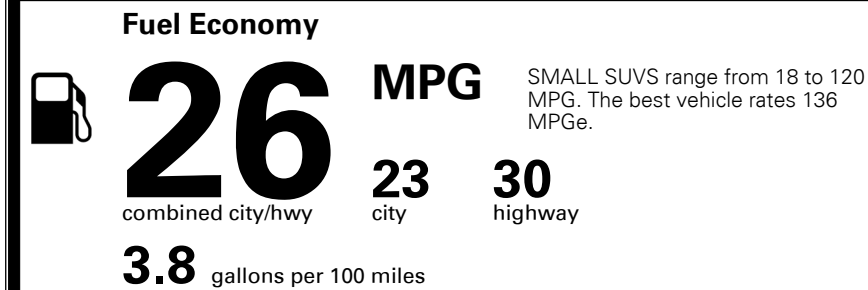

\$ 1,045.00

**TOTAL MANUFACTURER'S SUGGESTED RETAIL PRICE ▶**

**\$ 29,100.00**

TOTAL ADDITIONAL WEIGHT: 35.5

**EPA DOT Fuel Economy and Environment**

**Gasoline Vehicle**

**You spend \$250 more in fuel costs over 5 years**  
 compared to the average new vehicle.