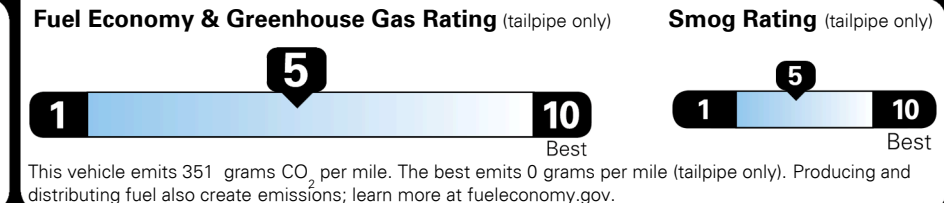

Actual results will vary for many reasons, including driving conditions and how you drive and maintain your vehicle. The average new vehicle gets 27 MPG and costs $7,500 to fuel over 5 years. Cost estimates are based on 15,000 miles per year at $ 2.70 per gallon. MPGe is miles per gasoline gallon equivalent. Vehicle emissions are a significant cause of climate change and smog.

fueleconomy.gov

Calculate personalized estimates and compare vehicles

GOVERNMENT 5-STAR SAFETY RATINGS

Overall Vehicle Score ★★★★★

Based on the combined rating of frontal, side and rollover. Should ONLY be compared to other vehicles of similar size and weight.

Frontal Driver ★★★★★

Crash Passenger ★★★★★

Based on the risk of injury in a frontal impact. Should ONLY be compared to other vehicles of similar size and weight.

Side Front seat ★★★★★

Crash Rear seat ★★★★★

Star ratings based on the risk of injury in a side impact.

Rollover ★★★★★

Star ratings based on the risk of rollover in a single-vehicle crash.

Star ratings range from 1 to 5 stars (★★★★★) with 5 being the highest.

Source: National Highway Traffic Safety Administration (NHTSA).

www.safercar.gov or 1-888-327-4236

Manufacturer's suggested retail price includes Manufacturer's recommended pre-delivery service. License and title fees, state and local taxes and other dealer installed options and accessories are not included in the manufacturer's suggested retail price.

PARTS CONTENT INFORMATION

FOR VEHICLES IN THIS CAR LINE U.S./CANADIAN PARTS CONTENT: 1 %

MAJOR SOURCES OF FOREIGN PARTS:
OTHER: 8%
KOREA: 91%

NOTE: PARTS CONTENT DOES NOT INCLUDE FINAL ASSEMBLY, DISTRIBUTION, OR OTHER NON-PARTS COSTS.

FOR THIS VEHICLE FINAL ASSEMBLY POINT: GWANGJU, KOREA

COUNTRY OF ORIGIN

ENGINE: KOREA

TRANSMISSION: KOREA