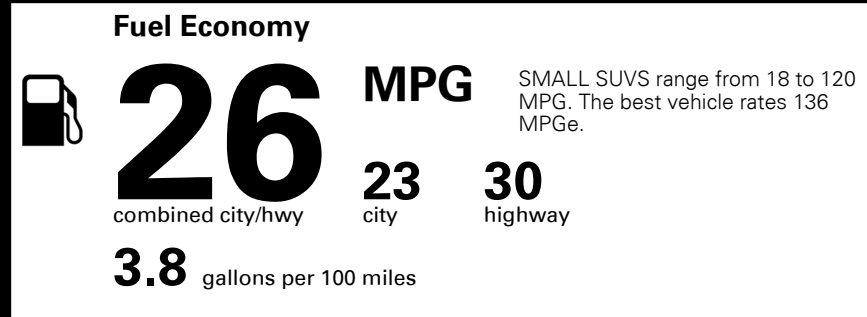

EPA DOT Fuel Economy and Environment

Gasoline Vehicle

You spend $250 more in fuel costs over 5 years compared to the average new vehicle.

Annual fuel cost $1,550