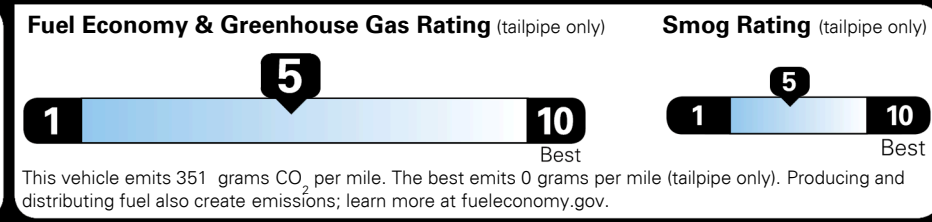

Actual results will vary for many reasons, including driving conditions and how you drive and maintain your vehicle. The average new vehicle gets 27 MPG and costs $7,500 to fuel over 5 years. Cost estimates are based on 15,000 miles per year at $ 2.70 per gallon. MPGe is miles per gasoline gallon equivalent. Vehicle emissions are a significant cause of climate change and smog.

fueleconomy.gov
Calculate personalized estimates and compare vehicles