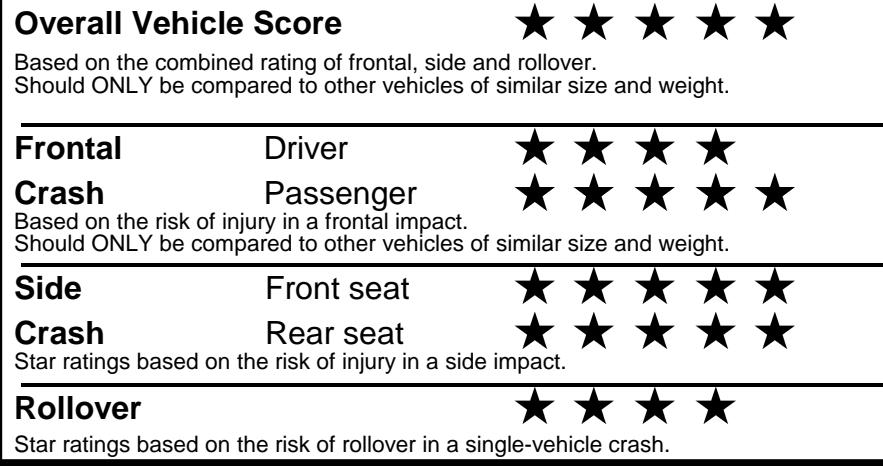

fueleconomy.gov
 Calculate personalized estimates and compare vehicles

GOVERNMENT 5-STAR SAFETY RATINGS

Star ratings range from 1 to 5 stars (★★★★★) with 5 being the highest. Source: National Highway Traffic Safety Administration (NHTSA). www.safercar.gov or 1-888-327-4236