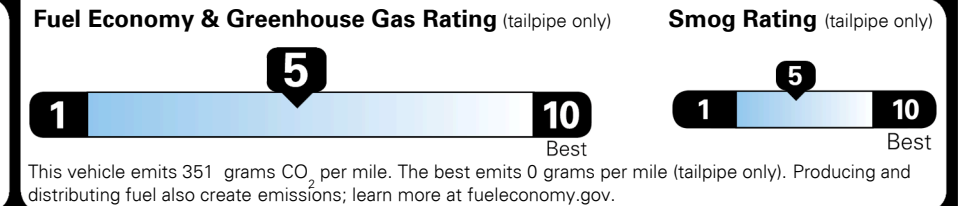

You spend
$250
more in fuel costs
over 5 years
compared to the
average new vehicle.

Annual fuel cost
$1,550

Actual results will vary for many reasons, including driving conditions and how you drive and maintain your vehicle. The average new vehicle gets 27 MPG and costs $7,500 to fuel over 5 years. Cost estimates are based on 15,000 miles per year at $ 2.70 per gallon. MPGe is miles per gasoline gallon equivalent. Vehicle emissions are a significant cause of climate change and smog.

fuelconomy.gov

Calculate personalized estimates and compare vehicles

GOVERNMENT 5-STAR SAFETY RATINGS

Overall Vehicle Score ★ ★ ★ ★ ★

Based on the combined rating of frontal, side and rollover. Should ONLY be compared to other vehicles of similar size and weight.

Frontal Driver ★ ★ ★ ★ ★

Crash Passenger ★ ★ ★ ★ ★

Based on the risk of injury in a frontal impact. Should ONLY be compared to other vehicles of similar size and weight.

Side Front seat ★ ★ ★ ★ ★

Crash Rear seat ★ ★ ★ ★ ★

Star ratings based on the risk of injury in a side impact.

Rollover ★ ★ ★ ★ ★

Star ratings based on the risk of rollover in a single-vehicle crash.

Star ratings range from 1 to 5 stars (★★★★★) with 5 being the highest.

Source: National Highway Traffic Safety Administration (NHTSA).

www.safercar.gov or 1-888-327-4236

Manufacturer's suggested retail price includes Manufacturer's recommended pre-delivery service. License and title fees, state and local taxes and other dealer installed options and accessories are not included in the manufacturer's suggested retail price.

PARTS CONTENT INFORMATION

FOR VEHICLES IN THIS CAR LINE U.S./CANADIAN PARTS CONTENT: 1 %

MAJOR SOURCES OF FOREIGN PARTS:
OTHER: 8%
KOREA: 91%

NOTE: PARTS CONTENT DOES NOT INCLUDE FINAL ASSEMBLY, DISTRIBUTION, OR OTHER NON-PARTS COSTS.

FOR THIS VEHICLE FINAL ASSEMBLY POINT:
GWANGJU, KOREA

COUNTRY OF ORIGIN

ENGINE: KOREA

TRANSMISSION: KOREA

TOTAL ADDITIONAL WEIGHT: 19.0