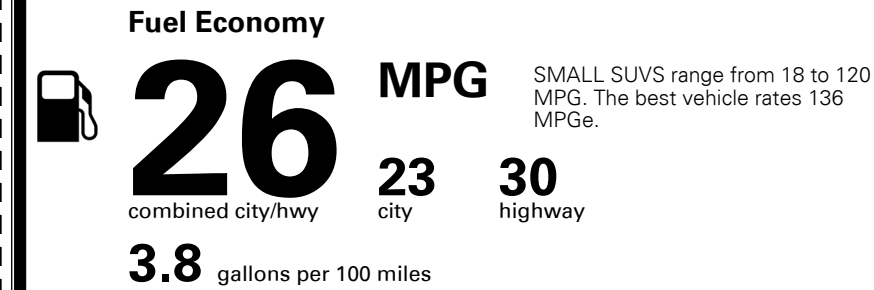

ADDITIONAL INSTALLED EQUIPMENT:

(In addition to or in place of standard features)

- Hyper Red Paint
- S Premium Package
- Panoramic Sunroof
- Power Driver Seat with Lumbar Support
- Heated Front Seats
- Smart Key w/ Push Button Start & Smart Welcome
- Smart Cruise Control w/ Stop & Go
- Wireless Charging Pad, Electronic Parking Brake
- Dual-Zone Automatic Climate Control
- LED Tail Lamps and Front Fog Lamps
- Illuminated Sunvisor Mirrors
- Auto-Dimming Rearview Mirror w/ Homelink
- SiriusXM Radio (with 3 month subscription)*
- UVO link^

^Includes 1 year service; see owners.kia.com for details

Carpeted Floor Mats

Cargo Cover

Cargo Tray

MSRP INCLUDING OPTIONS

INLAND FREIGHT AND HANDLING

TOTAL MANUFACTURER'S SUGGESTED RETAIL PRICE ▶

$ 25,990.00

Included
Included
Included
Included
Included
Included
Included
Included
Included

$295.00
$3,200.00

$135.00
$150.00
$80.00

$ 29,850.00

$ 1,045.00

$ 30,895.00

#1 MASS MARKET BRAND IN
J.D. POWER INITIAL QUALITY,
5 YEARS IN A ROW.

GIVE IT EVERYTHING KIA

For J.D. Power 2019 award information, go to jdpower.com/awards for more details.

EPA DOT Fuel Economy and Environment

Gasoline Vehicle

You spend
$250
more in fuel costs
over 5 years
compared to the
average new vehicle.

Annual fuel cost
$1,550