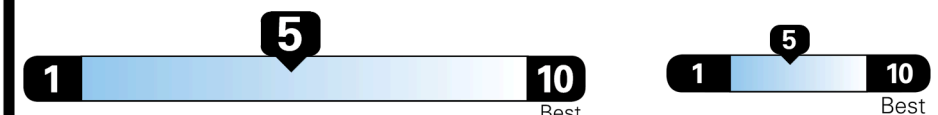

Fuel Economy & Greenhouse Gas Rating (tailpipe only) Smog Rating (tailpipe only)

This vehicle emits 351 grams CO₂ per mile. The best emits 0 grams per mile (tailpipe only). Producing and distributing fuel also create emissions; learn more at fueleconomy.gov.

Actual results will vary for many reasons, including driving conditions and how you drive and maintain your vehicle. The average new vehicle gets 27 MPG and costs $7,500 to fuel over 5 years. Cost estimates are based on 15,000 miles per year at $ 2.70 per gallon. MPGe is miles per gasoline gallon equivalent. Vehicle emissions are a significant cause of climate change and smog.

fueleconomy.gov

Calculate personalized estimates and compare vehicles