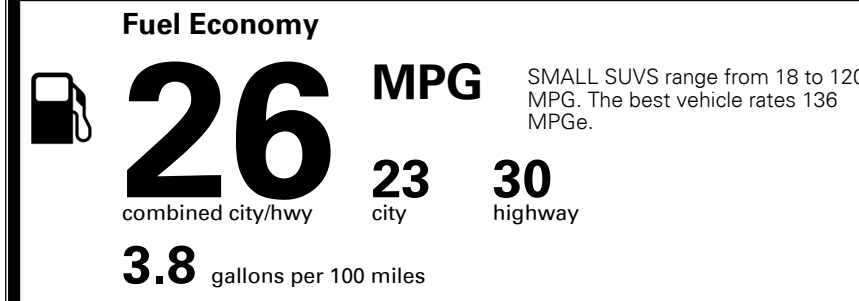

\$ 1,045.00

**TOTAL MANUFACTURER'S SUGGESTED RETAIL PRICE ▶**

**\$ 28,270.00**

TOTAL ADDITIONAL WEIGHT: 6.4

**EPA DOT Fuel Economy and Environment**

**Gasoline Vehicle**

**You spend \$250 more in fuel costs over 5 years** compared to the average new vehicle.

**Annual fuel cost \$1,550**

**Fuel Economy & Greenhouse Gas Rating (tailpipe only) Smog Rating (tailpipe only)**

This vehicle emits 351 grams CO<sub>2</sub> per mile. The best emits 0 grams per mile (tailpipe only). Producing and distributing fuel also create emissions; learn more at fueleconomy.gov.