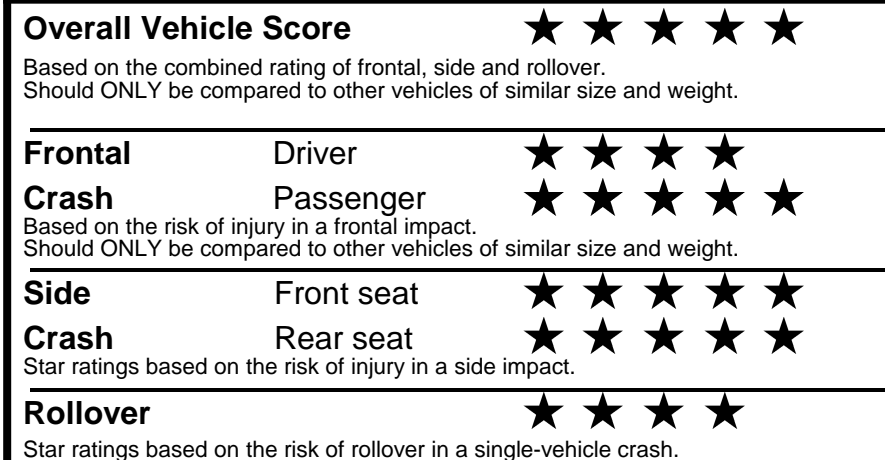

GOVERNMENT 5-STAR SAFETY RATINGS

Star ratings range from 1 to 5 stars (★★★★★) with 5 being the highest. Source: National Highway Traffic Safety Administration (NHTSA). www.safercar.gov or 1-888-327-4236

Manufacturer's suggested retail price includes Manufacturer's recommended pre-delivery service. License and title fees, state and local taxes and other dealer installed options and accessories are not included in the manufacturer's suggested retail price.

PARTS CONTENT INFORMATION

FOR VEHICLES IN THIS CAR LINE U.S./CANADIAN PARTS CONTENT: 1 %

MAJOR SOURCES OF FOREIGN PARTS: OTHER: 8% KOREA: 91%

NOTE: PARTS CONTENT DOES NOT INCLUDE FINAL ASSEMBLY, DISTRIBUTION, OR OTHER NON-PARTS COSTS.

FOR THIS VEHICLE FINAL ASSEMBLY POINT: GWANGJU, KOREA

COUNTRY OF ORIGIN

ENGINE: KOREA
TRANSMISSION: KOREA