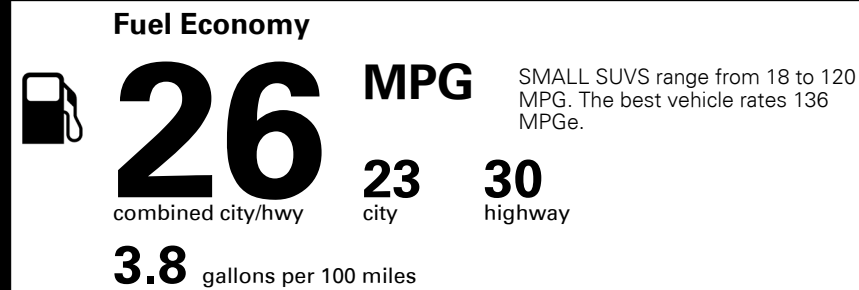

COMPARE S FWD FEATURES

Added to/in place of standard LX FWD features

- 18" Dark Gray Alloy Wheels
- Blind-Spot Collision Warning (BCW)
- Rear Cross-Traffic Collision Warning (RCCW)
- Sofino Premium Leatherette Seat Trim
- Unique Grille, Lower Fascia, Side Sill Trim
- Roof Rails, Projector Fog Lamps
- Power Folding Outside Mirrors
- Heated Outside Mirrors w/ LED Turn Signals
- Sport Leather Steering Wheel & Paddle Shifters

ADDITIONAL INSTALLED EQUIPMENT:

(In addition to or in place of standard features)

S Premium Package

- Panoramic Sunroof
- Power Driver Seat with Lumbar Support
- Heated Front Seats
- Smart Key w/ Push Button Start & Smart Welcome
- Smart Cruise Control w/ Stop & Go
- Wireless Charging Pad, Electronic Parking Brake
- Dual-Zone Automatic Climate Control
- LED Tail Lamps and Front Fog Lamps
- Illuminated Sunvisor Mirrors
- Auto-Dimming Rearview Mirror w/ Homelink
- SiriusXM Radio (with 3 month subscription)*
- UVO link^

^Includes 1 year service; see owners.kia.com for details

Cargo Mat $95.00
Carpeted Floor Mats $135.00
Cargo Cover $150.00

MSRP INCLUDING OPTIONS

INLAND FREIGHT AND HANDLING

TOTAL MANUFACTURER'S SUGGESTED RETAIL PRICE ▶

$ 25,990.00

Included
Included
Included
Included
Included
Included
Included
Included
Included
Included

$3,200.00

$95.00
$135.00
$150.00

$ 29,570.00

$ 1,045.00

$ 30,615.00

EPA DOT Fuel Economy and Environment

Gasoline Vehicle

You spend $250 more in fuel costs over 5 years
compared to the average new vehicle.

Annual fuel cost $1,550