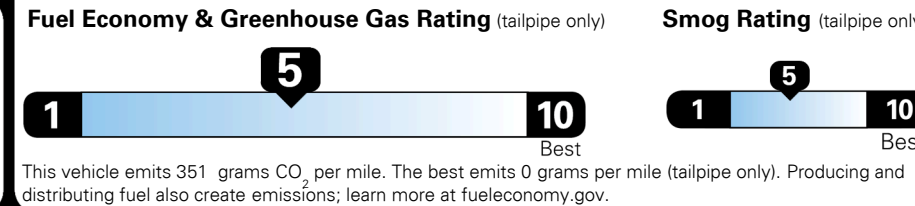

You spend $250 more in fuel costs over 5 years
compared to the average new vehicle.

Annual fuel cost $1,550

Actual results will vary for many reasons, including driving conditions and how you drive and maintain your vehicle. The average new vehicle gets 27 MPG and costs $7,500 to fuel over 5 years. Cost estimates are based on 15,000 miles per year at $ 2.70 per gallon. MPGe is miles per gasoline gallon equivalent. Vehicle emissions are a significant cause of climate change and smog.

fueleconomy.gov

Calculate personalized estimates and compare vehicles

GOVERNMENT 5-STAR SAFETY RATINGS

Overall Vehicle Score ★★★★★

Based on the combined rating of frontal, side and rollover. Should ONLY be compared to other vehicles of similar size and weight.

Frontal Driver ★★★★★

Crash Passenger ★★★★★

Based on the risk of injury in a frontal impact. Should ONLY be compared to other vehicles of similar size and weight.

Side Front seat ★★★★★

Crash Rear seat ★★★★★

Star ratings based on the risk of injury in a side impact.

Rollover ★★★★★

Star ratings based on the risk of rollover in a single-vehicle crash.

Star ratings range from 1 to 5 stars (★★★★★) with 5 being the highest.

Source: National Highway Traffic Safety Administration (NHTSA).

www.safercar.gov or 1-888-327-4236

Manufacturer's suggested retail price includes Manufacturer's recommended pre-delivery service. License and title fees, state and local taxes and other dealer installed options and accessories are not included in the manufacturer's suggested retail price.

PARTS CONTENT INFORMATION

FOR VEHICLES IN THIS CAR LINE U.S./CANADIAN PARTS CONTENT: 1 %

MAJOR SOURCES OF FOREIGN PARTS:
OTHER: 8%
KOREA: 91%

NOTE: PARTS CONTENT DOES NOT INCLUDE FINAL ASSEMBLY, DISTRIBUTION, OR OTHER NON-PARTS COSTS.

FOR THIS VEHICLE FINAL ASSEMBLY POINT: GWANGJU, KOREA

COUNTRY OF ORIGIN

ENGINE: KOREA

TRANSMISSION: KOREA

TOTAL ADDITIONAL WEIGHT: 22.7