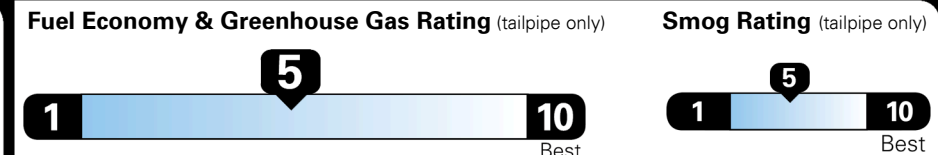

This vehicle emits 351 grams CO₂ per mile. The best emits 0 grams per mile (tailpipe only). Producing and distributing fuel also create emissions; learn more at fueleconomy.gov.

Actual results will vary for many reasons, including driving conditions and how you drive and maintain your vehicle. The average new vehicle gets 27 MPG and costs $7,500 to fuel over 5 years. Cost estimates are based on 15,000 miles per year at $ 2.70 per gallon. MPGe is miles per gasoline gallon equivalent. Vehicle emissions are a significant cause of climate change and smog.

fueleconomy.gov

Calculate personalized estimates and compare vehicles

GOVERNMENT 5-STAR SAFETY RATINGS

Overall Vehicle Score ★★★★★

Based on the combined rating of frontal, side and rollover. Should ONLY be compared to other vehicles of similar size and weight.

Frontal Crash Driver Passenger ★★★★★

Based on the risk of injury in a frontal impact. Should ONLY be compared to other vehicles of similar size and weight.

Side Crash Front seat Rear seat ★★★★★

Star ratings based on the risk of injury in a side impact.

Rollover ★★★★★

Star ratings based on the risk of rollover in a single-vehicle crash.

Star ratings range from 1 to 5 stars (★★★★★) with 5 being the highest.

Source: National Highway Traffic Safety Administration (NHTSA).

www.safercar.gov or 1-888-327-4236

Manufacturer's suggested retail price includes Manufacturer's recommended pre-delivery service. License and title fees, state and local taxes and other dealer installed options and accessories are not included in the manufacturer's suggested retail price.

PARTS CONTENT INFORMATION

FOR VEHICLES IN THIS CAR LINE U.S./CANADIAN PARTS CONTENT: 1 %

MAJOR SOURCES OF FOREIGN PARTS:
OTHER: 8%
KOREA: 91%

NOTE: PARTS CONTENT DOES NOT INCLUDE FINAL ASSEMBLY, DISTRIBUTION, OR OTHER NON-PARTS COSTS.

FOR THIS VEHICLE FINAL ASSEMBLY POINT: GWANGJU, KOREA

COUNTRY OF ORIGIN

ENGINE: KOREA
TRANSMISSION: KOREA