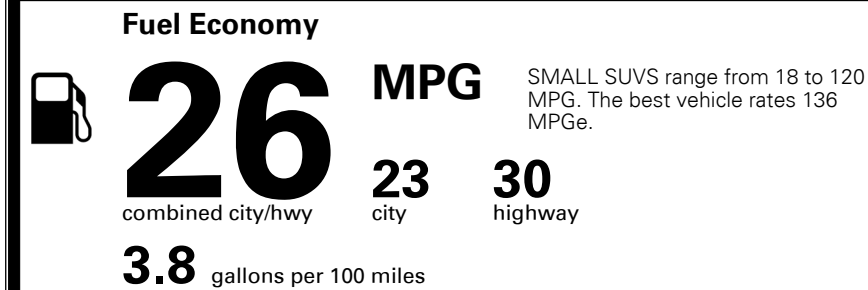

TOTAL MANUFACTURER'S SUGGESTED RETAIL PRICE ▶

\$ 28,365.00

TOTAL ADDITIONAL WEIGHT: 14.5

EPA DOT Fuel Economy and Environment

Gasoline Vehicle

You spend \$250 more in fuel costs over 5 years compared to the average new vehicle.