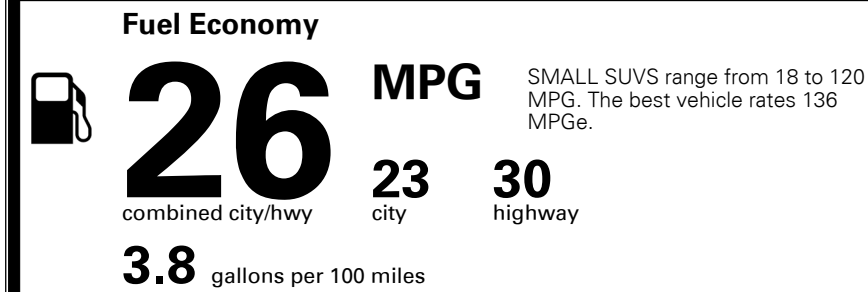

\$ 27,320.00

INLAND FREIGHT AND HANDLING

\$ 1,045.00

**TOTAL MANUFACTURER'S SUGGESTED RETAIL PRICE ▶**

**\$ 28,365.00**

TOTAL ADDITIONAL WEIGHT: 14.5

**EPA DOT Fuel Economy and Environment**

**Gasoline Vehicle**