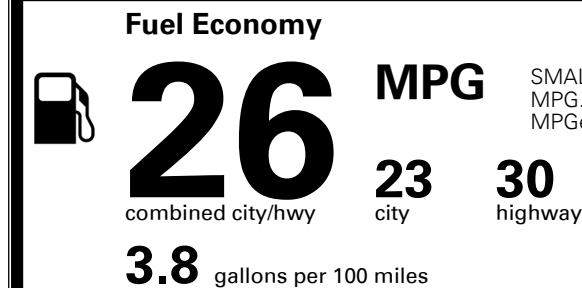

Gasoline Vehicle

SMALL SUVs range from 18 to 120 MPG. The best vehicle rates 136 MPGe.

You spend
\$250
 more in fuel costs
 over 5 years
 compared to the
 average new vehicle.

Annual fuel cost
\$1,550

Fuel Economy & Greenhouse Gas Rating (tailpipe only)