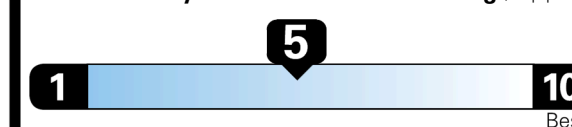

Gasoline Vehicle

SMALL SUVs range from 18 to 120 MPG. The best vehicle rates 136 MPGe.

You spend
\$250
 more in fuel costs
 over 5 years
 compared to the
 average new vehicle.

Annual fuel cost
\$1,550

Fuel Economy & Greenhouse Gas Rating (tailpipe only)