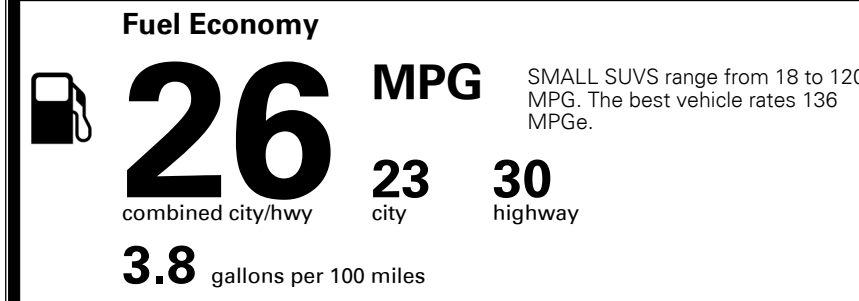

MANUFACTURER'S SUGGESTED RETAIL PRICE ▶

$ 25,990.00

COMPARE S FWD FEATURES

Added to/in place of standard LX FWD features
- 18" Dark Gray Alloy Wheels
- Blind-Spot Collision Warning (BCW)
- Rear Cross-Traffic Collision Warning (RCCW)
- Sofino Premium Leatherette Seat Trim
- Unique Grille, Lower Fascia, Side Sill Trim
- Roof Rails, Projector Fog Lamps
- Power Folding Outside Mirrors
- Heated Outside Mirrors w/ LED Turn Signals
- Sport Leather Steering Wheel & Paddle Shifters

Included
Included
Included
Included
Included
Included
Included
Included
Included

ADDITIONAL INSTALLED EQUIPMENT:

(In addition to or in place of standard features)
Black Cherry Paint
Carpeted Floor Mats
Cargo Cover

$395.00
$135.00
$150.00

MSRP INCLUDING OPTIONS

$ 26,670.00

INLAND FREIGHT AND HANDLING

$ 1,045.00

TOTAL MANUFACTURER'S SUGGESTED RETAIL PRICE ▶

$ 27,715.00

TOTAL ADDITIONAL WEIGHT: 14.6

EPA DOT Fuel Economy and Environment

Gasoline Vehicle

You spend $250 more in fuel costs over 5 years compared to the average new vehicle.

Annual fuel cost $1,550