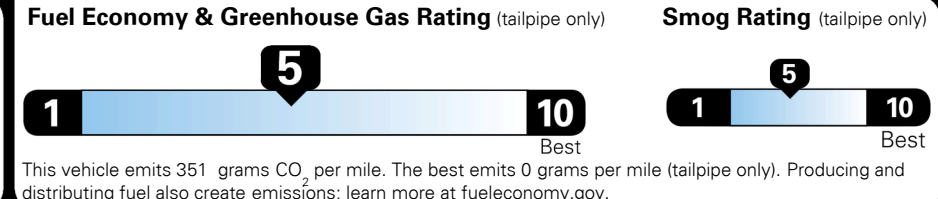

\$395.00
 \$135.00
 \$150.00

MSRP INCLUDING OPTIONS

\$ 26,670.00

INLAND FREIGHT AND HANDLING

\$ 1,045.00

TOTAL MANUFACTURER'S SUGGESTED RETAIL PRICE ▶

\$ 27,715.00

TOTAL ADDITIONAL WEIGHT: 14.6

EPA DOT Fuel Economy and Environment

Gasoline Vehicle

You spend \$250 more in fuel costs over 5 years compared to the average new vehicle.

Annual fuel cost \$1,550

Actual results will vary for many reasons, including driving conditions and how you drive and maintain your vehicle. The average new vehicle gets 27 MPG and costs \$7,500 to fuel over 5 years. Cost estimates are based on 15,000 miles per year at \$ 2.70 per gallon. MPGe is miles per gasoline gallon equivalent. Vehicle emissions are a significant cause of climate change and smog.