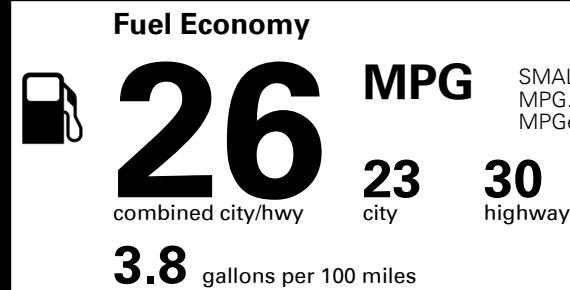

\$295.00
 \$3,200.00

\$135.00

\$ 29,620.00

\$ 1,045.00

\$ 30,665.00

#1 MASS MARKET BRAND IN J.D. POWER INITIAL QUALITY, 5 YEARS IN A ROW.

GIVE IT EVERYTHING KIA

For J.D. Power 2019 award information, go to jdpower.com/awards for more details.

EPA DOT Fuel Economy and Environment

Gasoline Vehicle

SMALL SUVs range from 18 to 120 MPG. The best vehicle rates 136 MPGe.

You spend \$250 more in fuel costs over 5 years compared to the average new vehicle.