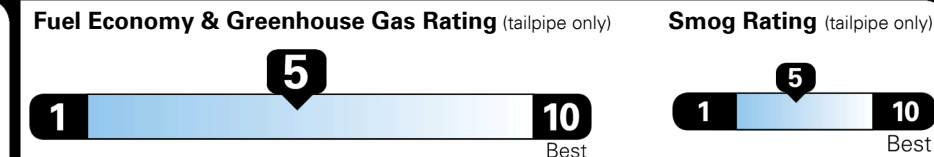

SMALL SUVs range from 18 to 120 MPG. The best vehicle rates 136 MPGe.

You spend $250 more in fuel costs over 5 years compared to the average new vehicle.

Annual fuel cost $1,550

This vehicle emits 351 grams CO₂ per mile. The best emits 0 grams per mile (tailpipe only). Producing and distributing fuel also create emissions; learn more at fuelconomy.gov.

Actual results will vary for many reasons, including driving conditions and how you drive and maintain your vehicle. The average new vehicle gets 27 MPG and costs $7,500 to fuel over 5 years. Cost estimates are based on 15,000 miles per year at $ 2.70 per gallon. MPGe is miles per gasoline gallon equivalent. Vehicle emissions are a significant cause of climate change and smog.

fuelconomy.gov

Calculate personalized estimates and compare vehicles

GOVERNMENT 5-STAR SAFETY RATINGS

Overall Vehicle Score ★★★★★

Based on the combined rating of frontal, side and rollover. Should ONLY be compared to other vehicles of similar size and weight.

Frontal Driver ★★★★★

Crash Passenger ★★★★★

Based on the risk of injury in a frontal impact. Should ONLY be compared to other vehicles of similar size and weight.

Side Front seat ★★★★★

Crash Rear seat ★★★★★

Star ratings based on the risk of injury in a side impact.

Rollover ★★★★★

Star ratings based on the risk of rollover in a single-vehicle crash.

Star ratings range from 1 to 5 stars (★★★★★) with 5 being the highest.

Source: National Highway Traffic Safety Administration (NHTSA).

www.safercar.gov or 1-888-327-4236

Manufacturer's suggested retail price includes Manufacturer's recommended pre-delivery service. License and title fees, state and local taxes and other dealer installed options and accessories are not included in the manufacturer's suggested retail price.

PARTS CONTENT INFORMATION

FOR VEHICLES IN THIS CAR LINE U.S./CANADIAN PARTS CONTENT: 1 %

MAJOR SOURCES OF FOREIGN PARTS:
OTHER: 8%
KOREA: 91%

NOTE: PARTS CONTENT DOES NOT INCLUDE FINAL ASSEMBLY, DISTRIBUTION, OR OTHER NON-PARTS COSTS.

FOR THIS VEHICLE FINAL ASSEMBLY POINT: GWANGJU, KOREA

COUNTRY OF ORIGIN

ENGINE: KOREA
TRANSMISSION: KOREA

TOTAL ADDITIONAL WEIGHT: 6.4