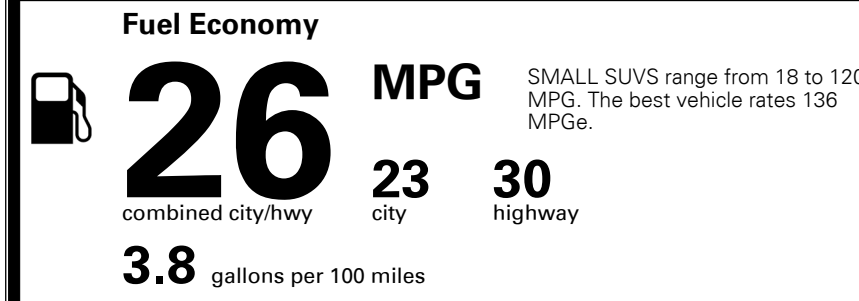

MANUFACTURER'S SUGGESTED RETAIL PRICE ▶

COMPARE S FWD FEATURES
Added to/in place of standard LX FWD features

- 18" Dark Gray Alloy Wheels
- Blind-Spot Collision Warning (BCW)
- Rear Cross-Traffic Collision Warning (RCCW)
- Sofino Premium Leatherette Seat Trim
- Unique Grille, Lower Fascia, Side Sill Trim
- Roof Rails, Projector Fog Lamps
- Power Folding Outside Mirrors
- Heated Outside Mirrors w/ LED Turn Signals
- Sport Leather Steering Wheel & Paddle Shifters

ADDITIONAL INSTALLED EQUIPMENT:
(In addition to or in place of standard features)

- Black Cherry Paint
- Cargo Mat
- Carpeted Floor Mats
- Cargo Cover

$ 25,990.00

Included
Included
Included
Included
Included
Included
Included
Included
Included
Included

$395.00
$95.00
$135.00
$150.00

MSRP INCLUDING OPTIONS

$ 26,765.00

INLAND FREIGHT AND HANDLING

$ 1,045.00

TOTAL MANUFACTURER'S SUGGESTED RETAIL PRICE ▶

$ 27,810.00

TOTAL ADDITIONAL WEIGHT: 22.7

EPA DOT Fuel Economy and Environment

Gasoline Vehicle

You spend $250 more in fuel costs over 5 years compared to the average new vehicle.

Annual fuel cost $1,550