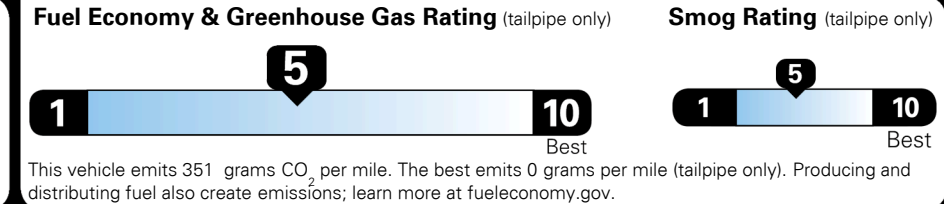

\$395.00
 \$95.00
 \$135.00
 \$150.00

MSRP INCLUDING OPTIONS

\$ 26,765.00

INLAND FREIGHT AND HANDLING

\$ 1,045.00

TOTAL MANUFACTURER'S SUGGESTED RETAIL PRICE ▶

\$ 27,810.00

TOTAL ADDITIONAL WEIGHT: 22.7

EPA DOT Fuel Economy and Environment

Gasoline Vehicle

You spend \$250 more in fuel costs over 5 years compared to the average new vehicle.

Annual fuel cost \$1,550

Actual results will vary for many reasons, including driving conditions and how you drive and maintain your vehicle. The average new vehicle gets 27 MPG and costs \$7,500 to fuel over 5 years. Cost estimates are based on 15,000 miles per year at \$ 2.70 per gallon. MPGe is miles per gasoline gallon equivalent. Vehicle emissions are a significant cause of climate change and smog.