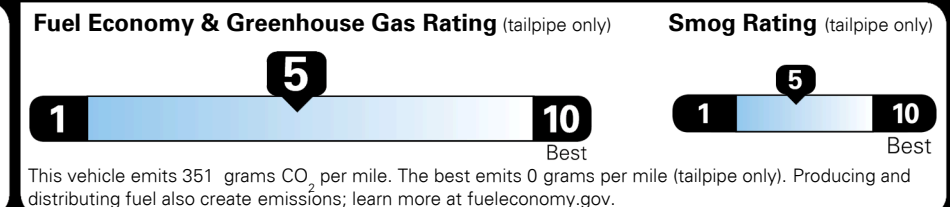

\$135.00
 \$50.00
 \$150.00

MSRP INCLUDING OPTIONS

\$ 26,325.00

INLAND FREIGHT AND HANDLING

\$ 1,045.00

TOTAL MANUFACTURER'S SUGGESTED RETAIL PRICE ▶

\$ 27,370.00

TOTAL ADDITIONAL WEIGHT: 15.1

EPA DOT Fuel Economy and Environment

Gasoline Vehicle

You spend
\$250
 more in fuel costs
 over 5 years
 compared to the
 average new vehicle.

Annual fuel cost
\$1,550

Actual results will vary for many reasons, including driving conditions and how you drive and maintain your vehicle. The average new vehicle gets 27 MPG and costs \$7,500 to fuel over 5 years. Cost estimates are based on 15,000 miles per year at \$ 2.70 per gallon. MPGe is miles per gasoline gallon equivalent. Vehicle emissions are a significant cause of climate change and smog.