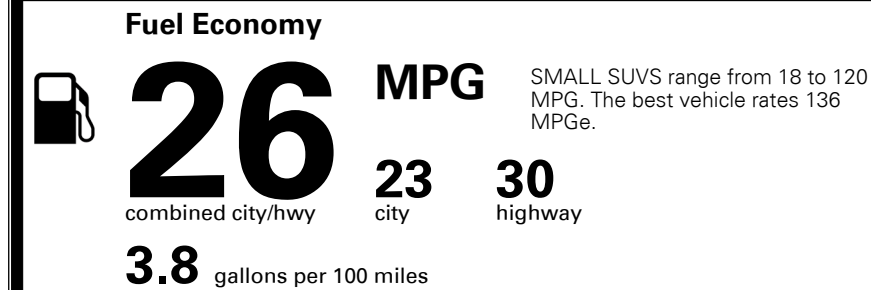

EXTERIOR

17" Alloy Wheels
Auto-On/Off Projector Headlights
LED Daytime Running Lights
Rear Privacy Glass
Rear Spoiler

WARRANTY

10 Year/100,000 Mile Limited Powertrain Warranty
5 Year/60,000 Mile Limited Basic Warranty
5 Year/60,000 Mile Roadside Assistance
*Ask dealer for details

MANUFACTURER'S SUGGESTED RETAIL PRICE ▶

$ 25,990.00

COMPARE S FWD FEATURES

Added to/in place of standard LX FWD features

- 18" Dark Gray Alloy Wheels
- Blind-Spot Collision Warning (BCW)
- Rear Cross-Traffic Collision Warning (RCCW)
- Sofino Premium Leatherette Seat Trim
- Unique Grille, Lower Fascia, Side Sill Trim
- Roof Rails, Projector Fog Lamps
- Power Folding Outside Mirrors
- Heated Outside Mirrors w/ LED Turn Signals
- Sport Leather Steering Wheel & Paddle Shifters

Included
Included
Included
Included
Included
Included
Included
Included
Included

ADDITIONAL INSTALLED EQUIPMENT:

(In addition to or in place of standard features)

- Carpeted Floor Mats
- Cargo Net
- Cargo Cover

$135.00
$50.00
$150.00

MSRP INCLUDING OPTIONS

$ 26,325.00

INLAND FREIGHT AND HANDLING

$ 1,045.00

TOTAL MANUFACTURER'S SUGGESTED RETAIL PRICE ▶

$ 27,370.00

TOTAL ADDITIONAL WEIGHT: 15.1

EPA DOT Fuel Economy and Environment

Gasoline Vehicle

You spend
$250
more in fuel costs
over 5 years
compared to the
average new vehicle.

Annual fuel cost
$1,550