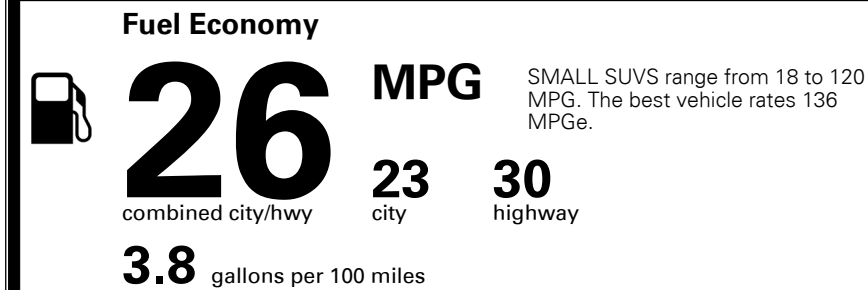

MANUFACTURER'S SUGGESTED RETAIL PRICE ▶

COMPARE S FWD FEATURES
Added to/in place of standard LX FWD features

- 18" Dark Gray Alloy Wheels
- Blind-Spot Collision Warning (BCW)
- Rear Cross-Traffic Collision Warning (RCCW)
- Sofino Premium Leatherette Seat Trim
- Unique Grille, Lower Fascia, Side Sill Trim
- Roof Rails, Projector Fog Lamps
- Power Folding Outside Mirrors
- Heated Outside Mirrors w/ LED Turn Signals
- Sport Leather Steering Wheel & Paddle Shifters

ADDITIONAL INSTALLED EQUIPMENT:
(In addition to or in place of standard features)

- Cargo Mat
- Carpeted Floor Mats
- Cargo Cover
- Auto-Dimming Mirror w/HomeLink™ & Compass

$ 25,990.00

Included
Included
Included
Included
Included
Included
Included
Included
Included
Included

$95.00
$135.00
$150.00
$350.00

MSRP INCLUDING OPTIONS

$ 26,720.00

INLAND FREIGHT AND HANDLING

$ 1,045.00

TOTAL MANUFACTURER'S SUGGESTED RETAIL PRICE ▶

$ 27,765.00

TOTAL ADDITIONAL WEIGHT: 24.1

EPA DOT Fuel Economy and Environment

Gasoline Vehicle

You spend $250 more in fuel costs over 5 years
compared to the average new vehicle.

Annual fuel cost $1,550