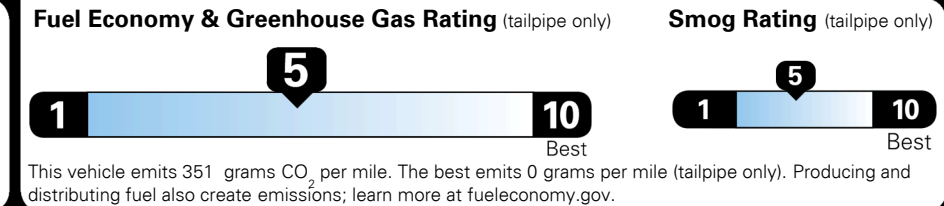

\$95.00
 \$135.00
 \$150.00
 \$350.00

MSRP INCLUDING OPTIONS

\$ 26,720.00

INLAND FREIGHT AND HANDLING

\$ 1,045.00

TOTAL MANUFACTURER'S SUGGESTED RETAIL PRICE ▶

\$ 27,765.00

TOTAL ADDITIONAL WEIGHT: 24.1

EPA DOT Fuel Economy and Environment

Gasoline Vehicle

You spend \$250 more in fuel costs over 5 years
 compared to the average new vehicle.

Annual fuel cost \$1,550

Actual results will vary for many reasons, including driving conditions and how you drive and maintain your vehicle. The average new vehicle gets 27 MPG and costs \$7,500 to fuel over 5 years. Cost estimates are based on 15,000 miles per year at \$ 2.70 per gallon. MPGe is miles per gasoline gallon equivalent. Vehicle emissions are a significant cause of climate change and smog.