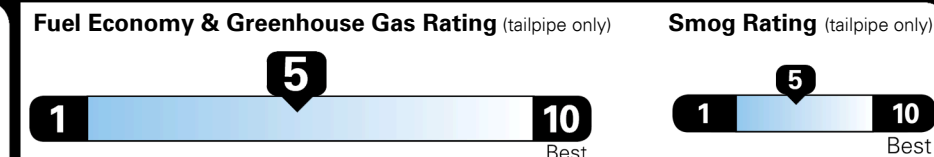

Actual results will vary for many reasons, including driving conditions and how you drive and maintain your vehicle. The average new vehicle gets 27 MPG and costs $7,500 to fuel over 5 years. Cost estimates are based on 15,000 miles per year at $ 2.70 per gallon. MPGe is miles per gasoline gallon equivalent. Vehicle emissions are a significant cause of climate change and smog.

fuelconomy.gov

Calculate personalized estimates and compare vehicles

GOVERNMENT 5-STAR SAFETY RATINGS

Overall Vehicle Score ★ ★ ★ ★ ★

Based on the combined rating of frontal, side and rollover. Should ONLY be compared to other vehicles of similar size and weight.

Frontal Driver ★ ★ ★ ★ ★

Crash Passenger ★ ★ ★ ★ ★

Based on the risk of injury in a frontal impact. Should ONLY be compared to other vehicles of similar size and weight.

Side Front seat ★ ★ ★ ★ ★

Crash Rear seat ★ ★ ★ ★ ★

Star ratings based on the risk of injury in a side impact.

Rollover ★ ★ ★ ★ ★

Star ratings based on the risk of rollover in a single-vehicle crash.

Star ratings range from 1 to 5 stars (★★★★★) with 5 being the highest.

Source: National Highway Traffic Safety Administration (NHTSA).

www.safercar.gov or 1-888-327-4236

Manufacturer's suggested retail price includes Manufacturer's recommended pre-delivery service. License and title fees, state and local taxes and other dealer installed options and accessories are not included in the manufacturer's suggested retail price.

PARTS CONTENT INFORMATION

FOR VEHICLES IN THIS CAR LINE U.S./CANADIAN PARTS CONTENT: 1 %

MAJOR SOURCES OF FOREIGN PARTS:
OTHER: 8%
KOREA: 91%

NOTE: PARTS CONTENT DOES NOT INCLUDE FINAL ASSEMBLY, DISTRIBUTION, OR OTHER NON-PARTS COSTS.

FOR THIS VEHICLE FINAL ASSEMBLY POINT:
GWANGJU, KOREA

COUNTRY OF ORIGIN

ENGINE: KOREA

TRANSMISSION: KOREA