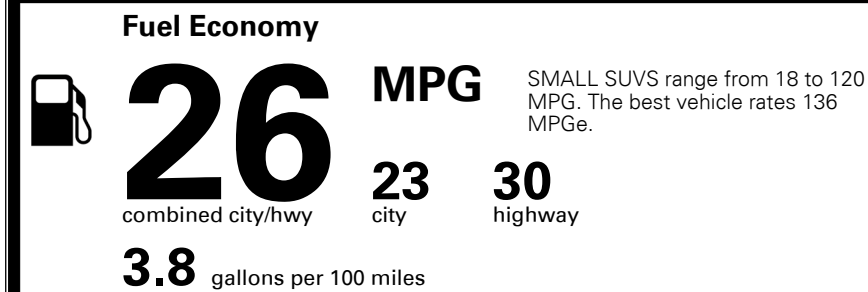

WARRANTY

10 Year/100,000 Mile Limited Powertrain Warranty
5 Year/60,000 Mile Limited Basic Warranty
5 Year/60,000 Mile Roadside Assistance
*Ask dealer for details

MANUFACTURER'S SUGGESTED RETAIL PRICE ▶

$ 25,990.00

COMPARE S FWD FEATURES

Added to/in place of standard LX FWD features

- 18" Dark Gray Alloy Wheels
- Blind-Spot Collision Warning (BCW)
- Rear Cross-Traffic Collision Warning (RCCW)
- Sofino Premium Leatherette Seat Trim
- Unique Grille, Lower Fascia, Side Sill Trim
- Roof Rails, Projector Fog Lamps
- Power Folding Outside Mirrors
- Heated Outside Mirrors w/ LED Turn Signals
- Sport Leather Steering Wheel & Paddle Shifters

Included
Included
Included
Included
Included
Included
Included
Included
Included

ADDITIONAL INSTALLED EQUIPMENT:

(In addition to or in place of standard features)

- S Sunroof Package
- Panoramic Sunroof
- Smart Key w/ Push Button Start & Smart Welcome
- LED Interior Lighting
- Carpeted Floor Mats
- Cargo Cover

$1,100.00
$135.00
$150.00

MSRP INCLUDING OPTIONS

$ 27,375.00

INLAND FREIGHT AND HANDLING

$ 1,045.00

TOTAL MANUFACTURER'S SUGGESTED RETAIL PRICE ▶

$ 28,420.00

TOTAL ADDITIONAL WEIGHT: 14.6

#1 MASS MARKET BRAND IN
J.D. POWER INITIAL QUALITY,
5 YEARS IN A ROW.

GIVE IT EVERYTHING

For J.D. Power 2019 award information, go to jdpower.com/awards for more details.

EPA DOT Fuel Economy and Environment

Gasoline Vehicle

You spend $250 more in fuel costs over 5 years compared to the average new vehicle.

Annual fuel cost $1,550