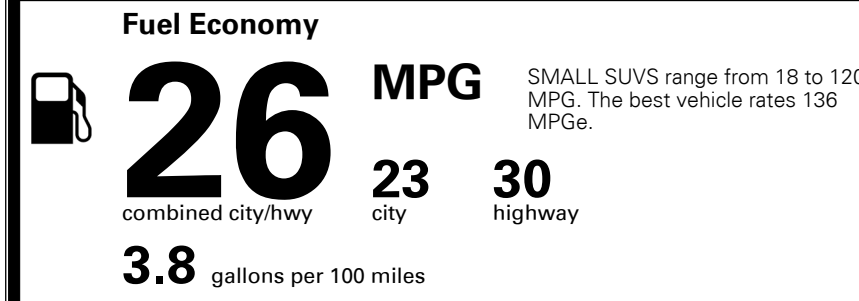

MANUFACTURER'S SUGGESTED RETAIL PRICE ▶

COMPARE S FWD FEATURES
Added to/in place of standard LX FWD features

- 18" Dark Gray Alloy Wheels
- Blind-Spot Collision Warning (BCW)
- Rear Cross-Traffic Collision Warning (RCCW)
- Sofino Premium Leatherette Seat Trim
- Unique Grille, Lower Fascia, Side Sill Trim
- Roof Rails, Projector Fog Lamps
- Power Folding Outside Mirrors
- Heated Outside Mirrors w/ LED Turn Signals
- Sport Leather Steering Wheel & Paddle Shifters

ADDITIONAL INSTALLED EQUIPMENT:
(In addition to or in place of standard features)
Cargo Mat
Carpeted Floor Mats
Mud Guards

$ 25,990.00

Included
Included
Included
Included
Included
Included
Included
Included
Included
Included

$95.00
$135.00
$115.00

MSRP INCLUDING OPTIONS

$ 26,335.00

INLAND FREIGHT AND HANDLING

$ 1,045.00

TOTAL MANUFACTURER'S SUGGESTED RETAIL PRICE ▶

$ 27,380.00

TOTAL ADDITIONAL WEIGHT: 16.1

EPA DOT Fuel Economy and Environment

Gasoline Vehicle

You spend $250 more in fuel costs over 5 years compared to the average new vehicle.

Annual fuel cost $1,550