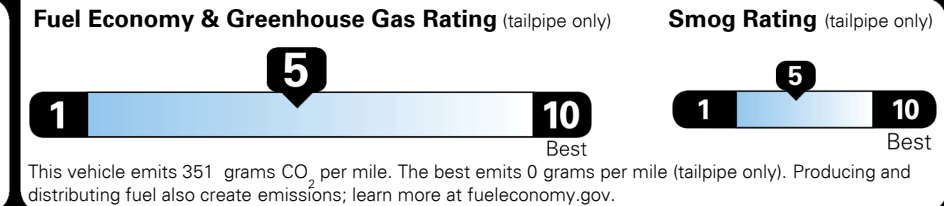

\$95.00
 \$135.00
 \$115.00

MSRP INCLUDING OPTIONS

\$ 26,335.00

INLAND FREIGHT AND HANDLING

\$ 1,045.00

TOTAL MANUFACTURER'S SUGGESTED RETAIL PRICE ▶

\$ 27,380.00

TOTAL ADDITIONAL WEIGHT: 16.1

EPA DOT Fuel Economy and Environment

Gasoline Vehicle

You spend \$250 more in fuel costs over 5 years compared to the average new vehicle.

Annual fuel cost \$1,550

Actual results will vary for many reasons, including driving conditions and how you drive and maintain your vehicle. The average new vehicle gets 27 MPG and costs \$7,500 to fuel over 5 years. Cost estimates are based on 15,000 miles per year at \$ 2.70 per gallon. MPGe is miles per gasoline gallon equivalent. Vehicle emissions are a significant cause of climate change and smog.