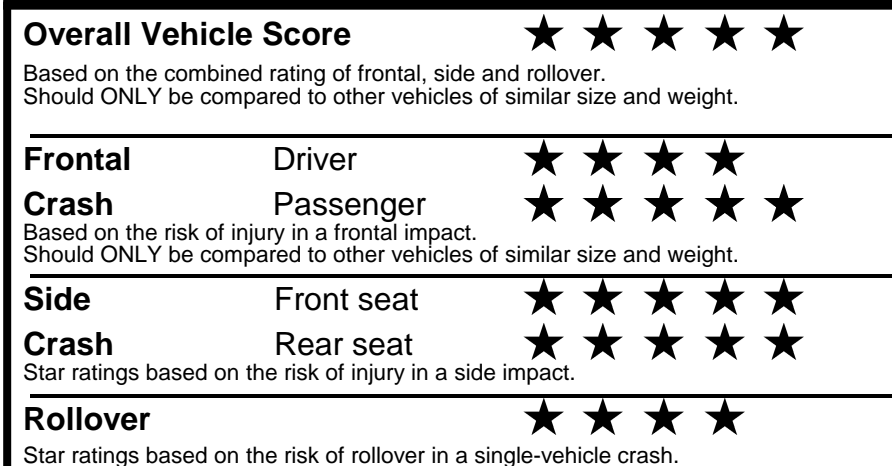

fueleconomy.gov
 Calculate personalized estimates and compare vehicles

GOVERNMENT 5-STAR SAFETY RATINGS

Star ratings range from 1 to 5 stars (★★★★★) with 5 being the highest. Source: National Highway Traffic Safety Administration (NHTSA). www.safercar.gov or 1-888-327-4236