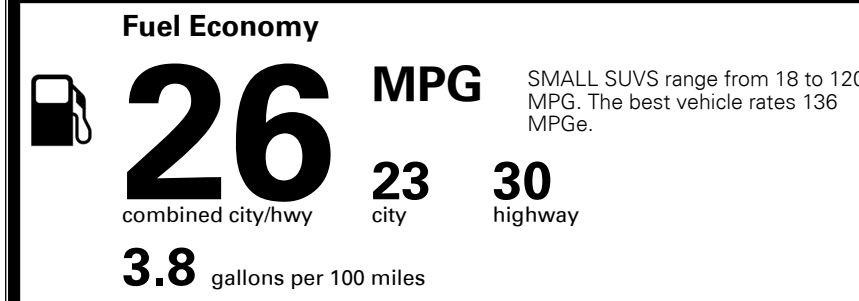

MANUFACTURER'S SUGGESTED RETAIL PRICE ▶

COMPARE S FWD FEATURES
Added to/in place of standard LX FWD features

- 18" Dark Gray Alloy Wheels
- Blind-Spot Collision Warning (BCW)
- Rear Cross-Traffic Collision Warning (RCCW)
- Sofino Premium Leatherette Seat Trim
- Unique Grille, Lower Fascia, Side Sill Trim
- Roof Rails, Projector Fog Lamps
- Power Folding Outside Mirrors
- Heated Outside Mirrors w/ LED Turn Signals
- Sport Leather Steering Wheel & Paddle Shifters

ADDITIONAL INSTALLED EQUIPMENT:
(In addition to or in place of standard features)

- Cargo Mat $95.00
- Carpeted Floor Mats $135.00
- Cargo Cover $150.00

$ 25,990.00

Included
Included
Included
Included
Included
Included
Included
Included
Included
Included

MSRP INCLUDING OPTIONS

$ 26,370.00

INLAND FREIGHT AND HANDLING

$ 1,045.00

TOTAL MANUFACTURER'S SUGGESTED RETAIL PRICE ▶

$ 27,415.00

TOTAL ADDITIONAL WEIGHT: 22.7

EPA DOT Fuel Economy and Environment

Gasoline Vehicle

You spend $250 more in fuel costs over 5 years compared to the average new vehicle.

Annual fuel cost $1,550