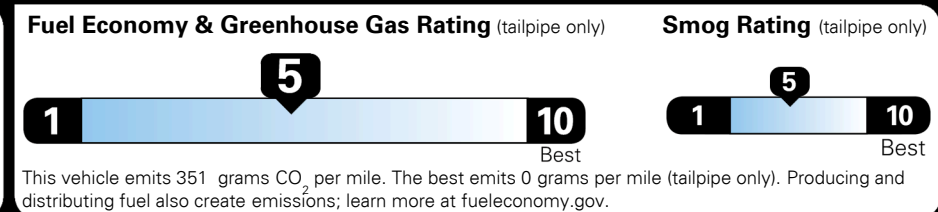

Actual results will vary for many reasons, including driving conditions and how you drive and maintain your vehicle. The average new vehicle gets 27 MPG and costs $7,500 to fuel over 5 years. Cost estimates are based on 15,000 miles per year at $ 2.70 per gallon. MPGe is miles per gasoline gallon equivalent. Vehicle emissions are a significant cause of climate change and smog.

fueleconomy.gov
Calculate personalized estimates and compare vehicles