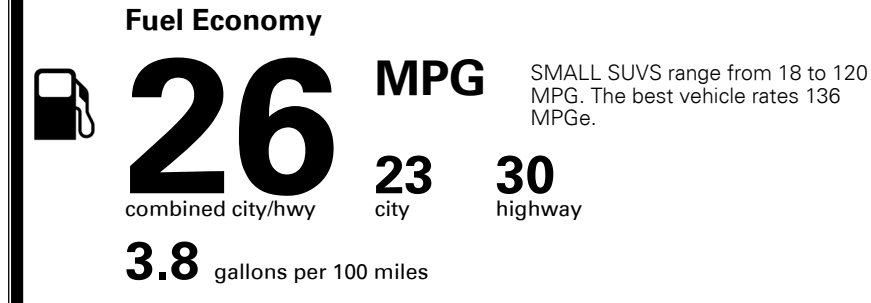

\$1,100.00

\$95.00
 \$135.00

\$ 27,320.00

\$ 1,045.00

\$ 28,365.00

EPA DOT Fuel Economy and Environment

Gasoline Vehicle

You spend \$250 more in fuel costs over 5 years compared to the average new vehicle.