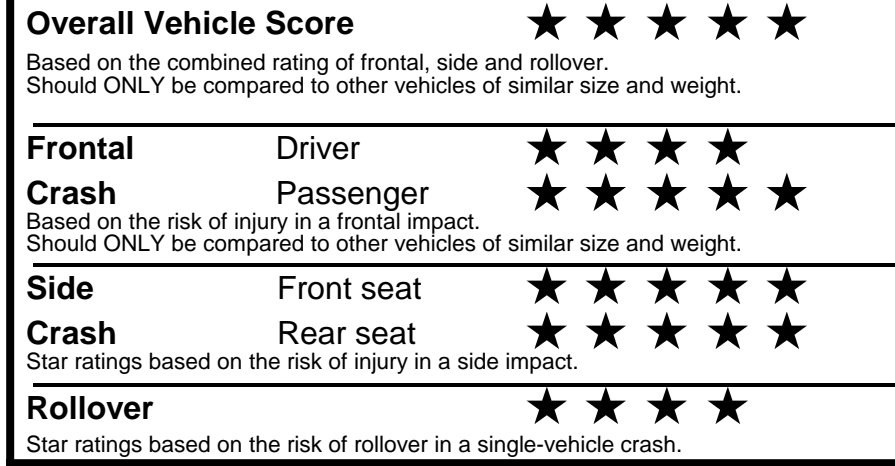

GOVERNMENT 5-STAR SAFETY RATINGS

Star ratings range from 1 to 5 stars (★★★★★) with 5 being the highest. Source: National Highway Traffic Safety Administration (NHTSA). www.safercar.gov or 1-888-327-4236

Manufacturer's suggested retail price includes Manufacturer's recommended pre-delivery service. License and title fees, state and local taxes and other dealer installed options and accessories are not included in the manufacturer's suggested retail price.

PARTS CONTENT INFORMATION

FOR VEHICLES IN THIS CAR LINE U.S./CANADIAN PARTS CONTENT: 1 %

MAJOR SOURCES OF FOREIGN PARTS:
OTHER: 8%
KOREA: 91%

NOTE: PARTS CONTENT DOES NOT INCLUDE FINAL ASSEMBLY, DISTRIBUTION, OR OTHER NON-PARTS COSTS.

FOR THIS VEHICLE FINAL ASSEMBLY POINT: GWANGJU, KOREA

COUNTRY OF ORIGIN ENGINE: KOREA
TRANSMISSION: KOREA

TOTAL ADDITIONAL WEIGHT: 14.5