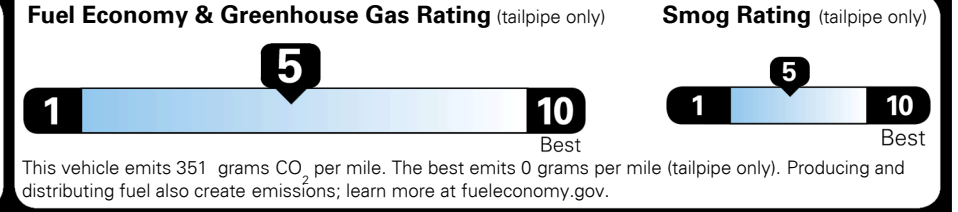

You spend $250 more in fuel costs over 5 years compared to the average new vehicle.

Annual fuel cost $1,550