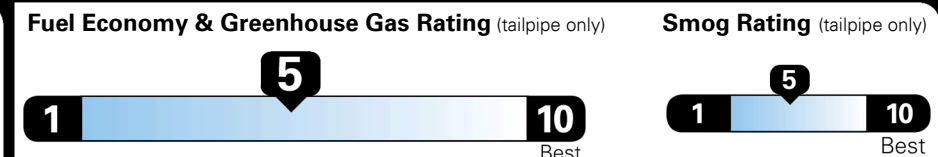

This vehicle emits 351 grams CO₂ per mile. The best emits 0 grams per mile (tailpipe only). Producing and distributing fuel also create emissions; learn more at fueleconomy.gov.

Actual results will vary for many reasons, including driving conditions and how you drive and maintain your vehicle. The average new vehicle gets 27 MPG and costs $7,500 to fuel over 5 years. Cost estimates are based on 15,000 miles per year at $ 2.70 per gallon. MPGe is miles per gasoline gallon equivalent. Vehicle emissions are a significant cause of climate change and smog.

fueleconomy.gov

Calculate personalized estimates and compare vehicles

GOVERNMENT 5-STAR SAFETY RATINGS

Overall Vehicle Score ★★★★★

Based on the combined rating of frontal, side and rollover. Should ONLY be compared to other vehicles of similar size and weight.

Frontal Crash Driver ★★★★★
Passenger ★★★★★

Based on the risk of injury in a frontal impact. Should ONLY be compared to other vehicles of similar size and weight.

Side Crash Front seat ★★★★★
Rear seat ★★★★★

Star ratings based on the risk of injury in a side impact.

Rollover ★★★★★

Star ratings based on the risk of rollover in a single-vehicle crash.

Star ratings range from 1 to 5 stars (★★★★★) with 5 being the highest.

Source: National Highway Traffic Safety Administration (NHTSA).

www.safercar.gov or 1-888-327-4236

Manufacturer's suggested retail price includes Manufacturer's recommended pre-delivery service. License and title fees, state and local taxes and other dealer installed options and accessories are not included in the manufacturer's suggested retail price.

PARTS CONTENT INFORMATION

FOR VEHICLES IN THIS CAR LINE U.S./CANADIAN PARTS CONTENT: 1 %

MAJOR SOURCES OF FOREIGN PARTS:
OTHER: 8%
KOREA: 91%

NOTE: PARTS CONTENT DOES NOT INCLUDE FINAL ASSEMBLY, DISTRIBUTION, OR OTHER NON-PARTS COSTS.

FOR THIS VEHICLE FINAL ASSEMBLY POINT: GWANGJU, KOREA

COUNTRY OF ORIGIN

ENGINE: KOREA
TRANSMISSION: KOREA