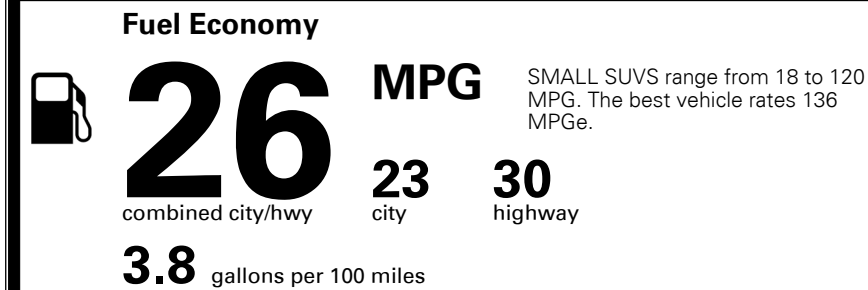

TOTAL MANUFACTURER'S SUGGESTED RETAIL PRICE ▶

\$ 28,365.00

TOTAL ADDITIONAL WEIGHT: 14.5

EPA DOT Fuel Economy and Environment

Gasoline Vehicle

You spend \$250 more in fuel costs over 5 years
 compared to the average new vehicle.