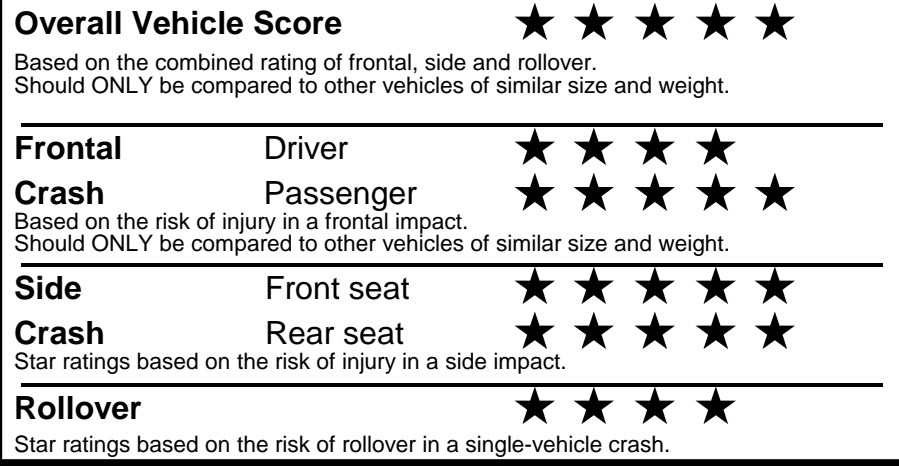

fueleconomy.gov
 Calculate personalized estimates and compare vehicles

GOVERNMENT 5-STAR SAFETY RATINGS

Star ratings range from 1 to 5 stars (★★★★★) with 5 being the highest. Source: National Highway Traffic Safety Administration (NHTSA). www.safercar.gov or 1-888-327-4236