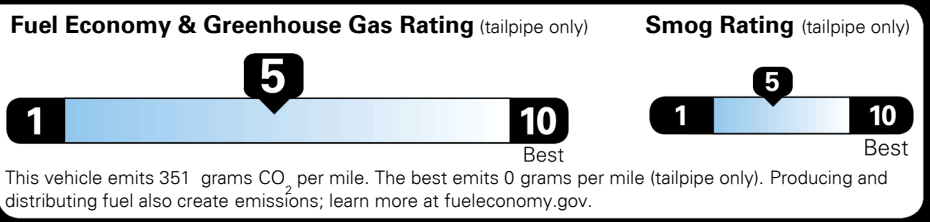

TOTAL ADDITIONAL WEIGHT: 16.1

EPA DOT Fuel Economy and Environment

Gasoline Vehicle

You spend \$250 more in fuel costs over 5 years compared to the average new vehicle.

Annual fuel cost \$1,550

Actual results will vary for many reasons, including driving conditions and how you drive and maintain your vehicle. The average new vehicle gets 27 MPG and costs \$7,500 to fuel over 5 years. Cost estimates are based on 15,000 miles per year at \$ 2.70 per gallon. MPGe is miles per gasoline gallon equivalent. Vehicle emissions are a significant cause of climate change and smog.