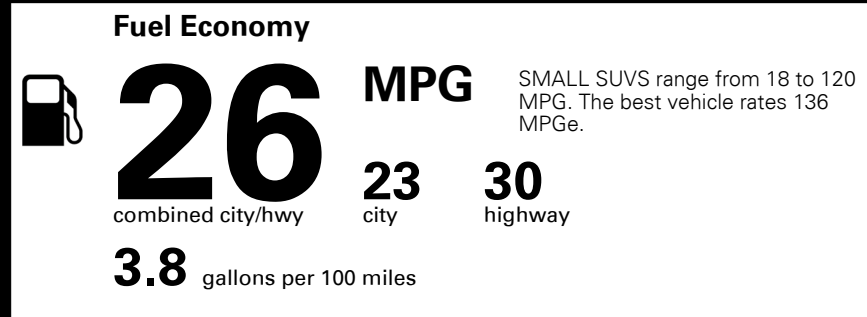

TOTAL ADDITIONAL WEIGHT: 16.1

EPA DOT Fuel Economy and Environment

Gasoline Vehicle

You spend \$250 more in fuel costs over 5 years compared to the average new vehicle.

Annual fuel cost \$1,550

Actual results will vary for many reasons, including driving conditions and how you drive and maintain your vehicle. The average new vehicle gets 27 MPG and costs \$7,500 to fuel over 5 years. Cost estimates are based on 15,000 miles per year at \$ 2.70 per gallon. MPGe is miles per gasoline gallon equivalent. Vehicle emissions are a significant cause of climate change and smog.