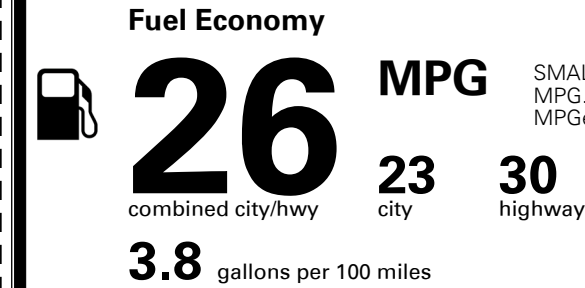

\$395.00
 \$3,200.00

\$50.00

\$ 29,635.00

\$ 1,045.00

\$ 30,680.00

#1 MASS MARKET BRAND IN
 J.D. POWER INITIAL QUALITY,
 5 YEARS IN A ROW.

GIVE IT EVERYTHING KIA

For J.D. Power 2019 award information, go to jdpower.com/awards for more details.

EPA DOT Fuel Economy and Environment

Gasoline Vehicle

SMALL SUVs range from 18 to 120 MPG. The best vehicle rates 136 MPGe.

You spend
\$250
 more in fuel costs
 over 5 years
 compared to the
 average new vehicle.