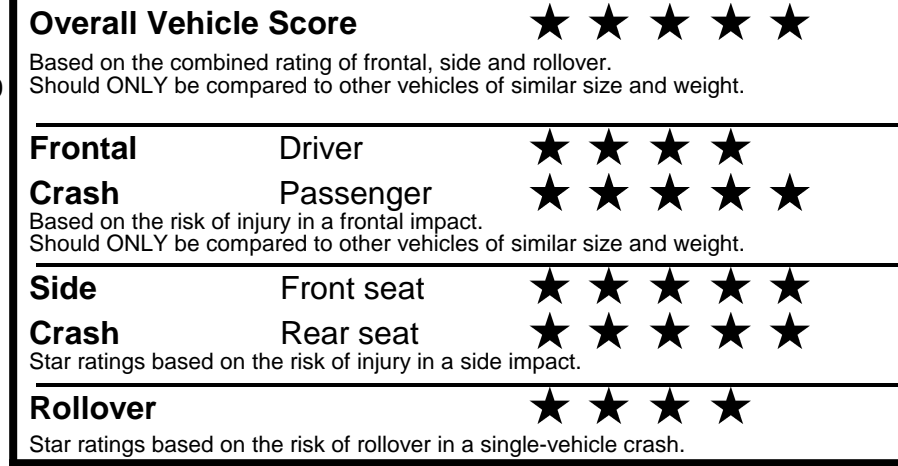

fuel economy.gov

Calculate personalized estimates and compare vehicles

GOVERNMENT 5-STAR SAFETY RATINGS

Star ratings range from 1 to 5 stars (★★★★★) with 5 being the highest.
 Source: National Highway Traffic Safety Administration (NHTSA).
www.safercar.gov or 1-888-327-4236