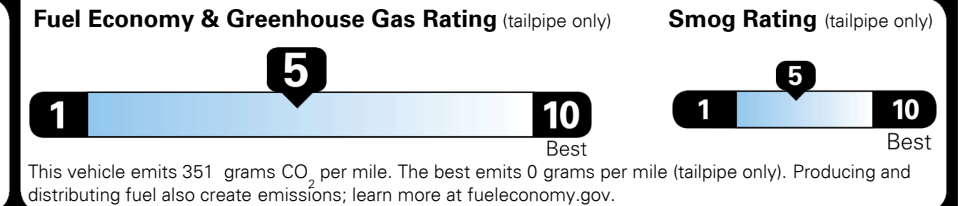

SMALL SUVs range from 18 to 120 MPG. The best vehicle rates 136 MPGe.

You spend
$250
more in fuel costs
over 5 years
compared to the
average new vehicle.

Annual fuel cost
$1,550