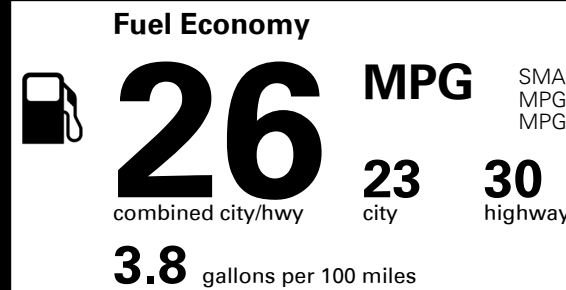

Gasoline Vehicle

SMALL SUVs range from 18 to 120 MPG. The best vehicle rates 136 MPGe.

You spend \$250 more in fuel costs over 5 years
 compared to the average new vehicle.

Annual fuel cost \$1,550

This vehicle emits 351 grams CO₂ per mile. The best emits 0 grams per mile (tailpipe only). Producing and distributing fuel also create emissions; learn more at fuel economy.gov.