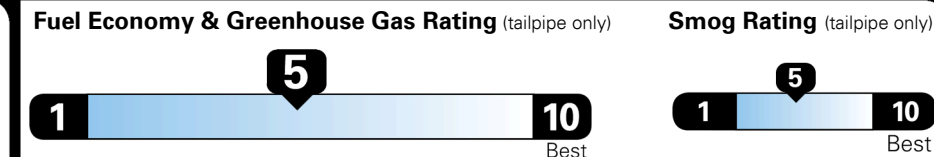

Gasoline Vehicle

SMALL SUVs range from 18 to 120 MPG. The best vehicle rates 136 MPGe.

You spend \$250 more in fuel costs over 5 years
 compared to the average new vehicle.

Annual fuel cost \$1,550

This vehicle emits 351 grams CO₂ per mile. The best emits 0 grams per mile (tailpipe only). Producing and distributing fuel also create emissions; learn more at fuel economy.gov.