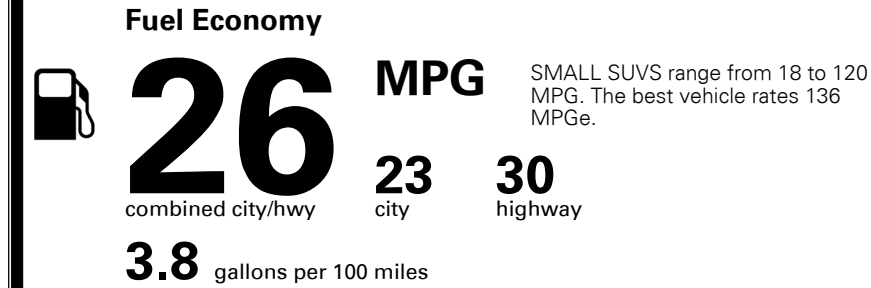

EXTERIOR

17" Alloy Wheels
Auto-On/Off Projector Headlights
LED Daytime Running Lights
Rear Privacy Glass
Rear Spoiler

WARRANTY

10 Year/100,000 Mile Limited Powertrain Warranty
5 Year/60,000 Mile Limited Basic Warranty
5 Year/60,000 Mile Roadside Assistance
*Ask dealer for details

MANUFACTURER'S SUGGESTED RETAIL PRICE ▶

$ 25,990.00

COMPARE S FWD FEATURES

Added to/in place of standard LX FWD features

- 18" Dark Gray Alloy Wheels
- Blind-Spot Collision Warning (BCW)
- Rear Cross-Traffic Collision Warning (RCCW)
- Sofino Premium Leatherette Seat Trim
- Unique Grille, Lower Fascia, Side Sill Trim
- Roof Rails, Projector Fog Lamps
- Power Folding Outside Mirrors
- Heated Outside Mirrors w/ LED Turn Signals
- Sport Leather Steering Wheel & Paddle Shifters

Included
Included
Included
Included
Included
Included
Included
Included
Included

ADDITIONAL INSTALLED EQUIPMENT:

(In addition to or in place of standard features)

- Black Cherry Paint
- Cargo Mat
- Carpeted Floor Mats
- Cargo Cover

$395.00
$95.00
$135.00
$150.00

MSRP INCLUDING OPTIONS

$ 26,765.00

INLAND FREIGHT AND HANDLING

$ 1,045.00

TOTAL MANUFACTURER'S SUGGESTED RETAIL PRICE ▶

$ 27,810.00

TOTAL ADDITIONAL WEIGHT: 22.7

#1 MASS MARKET BRAND IN
J.D. POWER INITIAL QUALITY,
5 YEARS IN A ROW.

GIVE IT EVERYTHING

For J.D. Power 2019 award information, go to jdpower.com/awards for more details.

EPA DOT Fuel Economy and Environment

Gasoline Vehicle

You spend
$250
more in fuel costs
over 5 years
compared to the
average new vehicle.

Annual fuel cost
$1,550