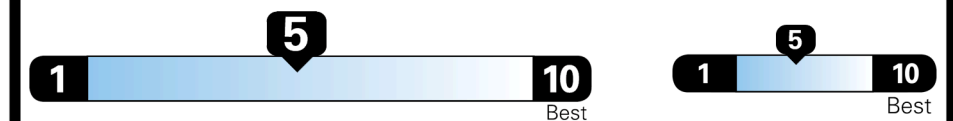

EPA DOT Fuel Economy and Environment

Gasoline Vehicle

Fuel Economy
26 MPG
combined city/hwy
23 MPG
city
30 MPG
highway
3.8 gallons per 100 miles

SMALL SUVs range from 18 to 120 MPG. The best vehicle rates 136 MPGe.

You spend $250 more in fuel costs over 5 years compared to the average new vehicle.

Annual fuel cost $1,550

Fuel Economy & Greenhouse Gas Rating (tailpipe only) **Smog Rating** (tailpipe only)