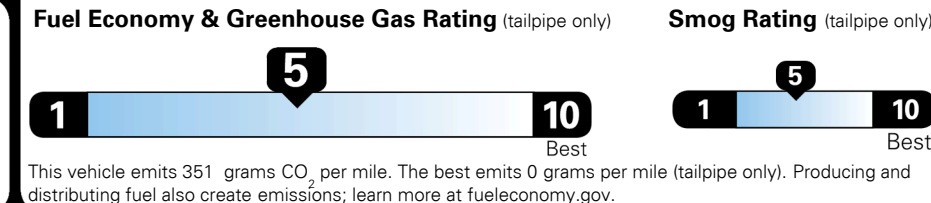

\$295.00
 \$1,100.00
 \$135.00

MSRP INCLUDING OPTIONS

\$ 27,520.00

INLAND FREIGHT AND HANDLING

\$ 1,045.00

TOTAL MANUFACTURER'S SUGGESTED RETAIL PRICE ▶

\$ 28,565.00

TOTAL ADDITIONAL WEIGHT: 6.4

EPA DOT Fuel Economy and Environment

Gasoline Vehicle

You spend \$250 more in fuel costs over 5 years compared to the average new vehicle.

Annual fuel cost \$1,550

Actual results will vary for many reasons, including driving conditions and how you drive and maintain your vehicle. The average new vehicle gets 27 MPG and costs \$7,500 to fuel over 5 years. Cost estimates are based on 15,000 miles per year at \$ 2.70 per gallon. MPGe is miles per gasoline gallon equivalent. Vehicle emissions are a significant cause of climate change and smog.