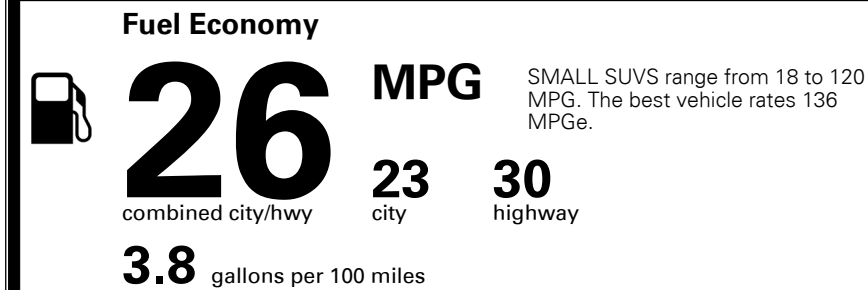

MANUFACTURER'S SUGGESTED RETAIL PRICE ▶

COMPARE S FWD FEATURES
Added to/in place of standard LX FWD features

- 18" Dark Gray Alloy Wheels
- Blind-Spot Collision Warning (BCW)
- Rear Cross-Traffic Collision Warning (RCCW)
- Sofino Premium Leatherette Seat Trim
- Unique Grille, Lower Fascia, Side Sill Trim
- Roof Rails, Projector Fog Lamps
- Power Folding Outside Mirrors
- Heated Outside Mirrors w/ LED Turn Signals
- Sport Leather Steering Wheel & Paddle Shifters

ADDITIONAL INSTALLED EQUIPMENT:
(In addition to or in place of standard features)

- Hyper Red Paint
- S Sunroof Package
- Panoramic Sunroof
- LED Interior Lighting
- Carpeted Floor Mats

$ 25,990.00

Included
Included
Included
Included
Included
Included
Included
Included
Included
Included

$295.00
$1,100.00
$135.00

MSRP INCLUDING OPTIONS

$ 27,520.00

INLAND FREIGHT AND HANDLING

$ 1,045.00

TOTAL MANUFACTURER'S SUGGESTED RETAIL PRICE ▶

$ 28,565.00

TOTAL ADDITIONAL WEIGHT: 6.4

EPA DOT Fuel Economy and Environment

Gasoline Vehicle

You spend $250 more in fuel costs over 5 years compared to the average new vehicle.

Annual fuel cost $1,550