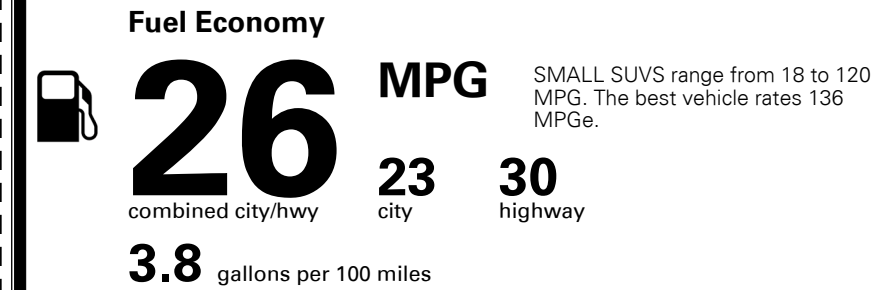

Gasoline Vehicle

You spend \$250 more in fuel costs over 5 years compared to the average new vehicle.

Annual fuel cost \$1,550

Fuel Economy & Greenhouse Gas Rating (tailpipe only)

Smog Rating (tailpipe only)