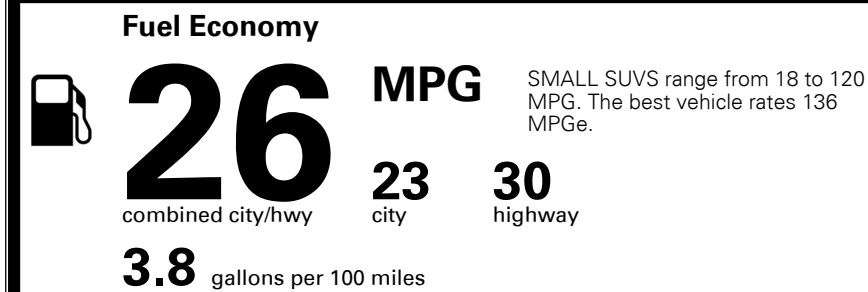

Gasoline Vehicle

You spend \$250 more in fuel costs over 5 years
 compared to the average new vehicle.

Annual fuel cost \$1,550

Actual results will vary for many reasons, including driving conditions and how you drive and maintain your vehicle. The average new vehicle gets 27 MPG and costs \$7,500 to fuel over 5 years. Cost estimates are based on 15,000 miles per year at \$ 2.70 per gallon. MPGe is miles per gasoline gallon equivalent. Vehicle emissions are a significant cause of climate change and smog.