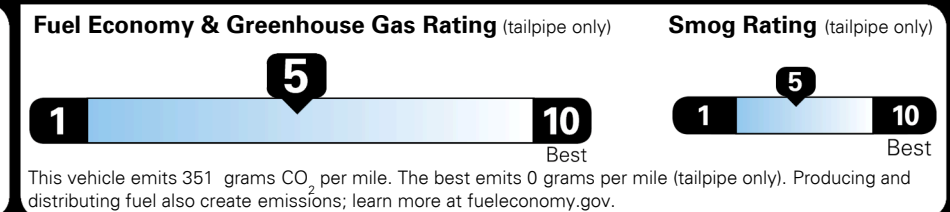

You spend $250 more in fuel costs over 5 years
compared to the average new vehicle.

Annual fuel cost $1,550