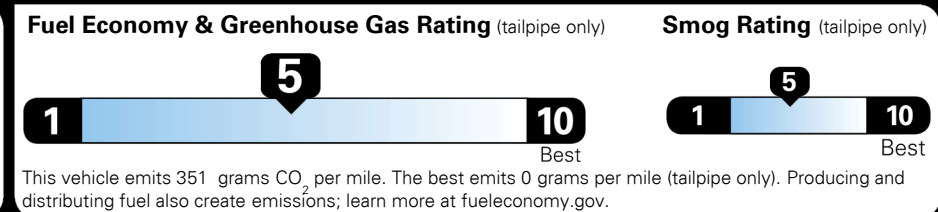

EPA DOT Fuel Economy and Environment

Gasoline Vehicle

Fuel Economy
26 MPG
combined city/hwy
23 city
30 highway
3.8 gallons per 100 miles
SMALL SUVs range from 18 to 120 MPG. The best vehicle rates 136 MPGe.

You spend $250 more in fuel costs over 5 years
compared to the average new vehicle.

Annual fuel cost $1,550