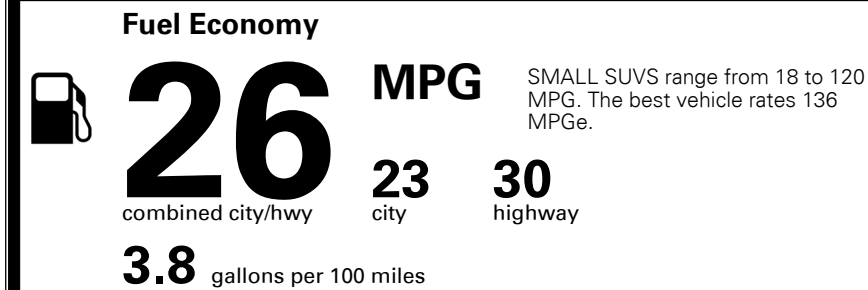

MANUFACTURER'S SUGGESTED RETAIL PRICE ▶

COMPARE S FWD FEATURES
Added to/in place of standard LX FWD features

- 18" Dark Gray Alloy Wheels
- Blind-Spot Collision Warning (BCW)
- Rear Cross-Traffic Collision Warning (RCCW)
- Sofino Premium Leatherette Seat Trim
- Unique Grille, Lower Fascia, Side Sill Trim
- Roof Rails, Projector Fog Lamps
- Power Folding Outside Mirrors
- Heated Outside Mirrors w/ LED Turn Signals
- Sport Leather Steering Wheel & Paddle Shifters

ADDITIONAL INSTALLED EQUIPMENT:
(In addition to or in place of standard features)

- Hyper Red Paint
- Cargo Mat
- Carpeted Floor Mats
- Cargo Net

$ 25,990.00

Included
Included
Included
Included
Included
Included
Included
Included
Included
Included

$295.00
$95.00
$135.00
$50.00

MSRP INCLUDING OPTIONS

$ 26,565.00

INLAND FREIGHT AND HANDLING

$ 1,045.00

TOTAL MANUFACTURER'S SUGGESTED RETAIL PRICE ▶

$ 27,610.00

TOTAL ADDITIONAL WEIGHT: 15.0

EPA DOT Fuel Economy and Environment

Gasoline Vehicle

You spend $250 more in fuel costs over 5 years
compared to the average new vehicle.

Annual fuel cost $1,550