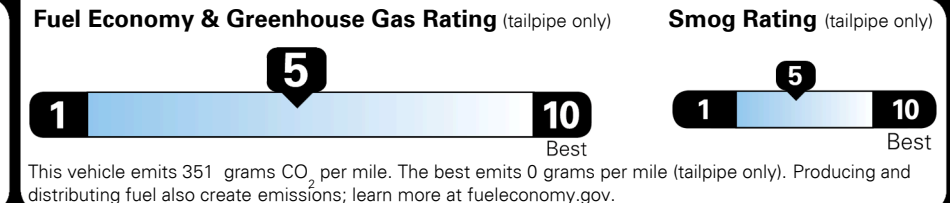

\$295.00
 \$95.00
 \$135.00
 \$50.00

MSRP INCLUDING OPTIONS

\$ 26,565.00

INLAND FREIGHT AND HANDLING

\$ 1,045.00

TOTAL MANUFACTURER'S SUGGESTED RETAIL PRICE ▶

\$ 27,610.00

TOTAL ADDITIONAL WEIGHT: 15.0

EPA DOT Fuel Economy and Environment

Gasoline Vehicle

You spend \$250 more in fuel costs over 5 years
 compared to the average new vehicle.

Annual fuel cost \$1,550

Actual results will vary for many reasons, including driving conditions and how you drive and maintain your vehicle. The average new vehicle gets 27 MPG and costs \$7,500 to fuel over 5 years. Cost estimates are based on 15,000 miles per year at \$ 2.70 per gallon. MPGe is miles per gasoline gallon equivalent. Vehicle emissions are a significant cause of climate change and smog.