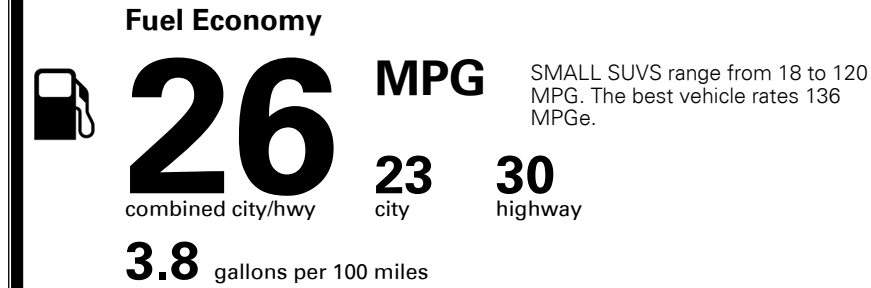

TOTAL MANUFACTURER'S SUGGESTED RETAIL PRICE ▶

\$ 28,270.00

TOTAL ADDITIONAL WEIGHT: 6.4

EPA DOT Fuel Economy and Environment

Gasoline Vehicle

You spend \$250 more in fuel costs over 5 years
 compared to the average new vehicle.