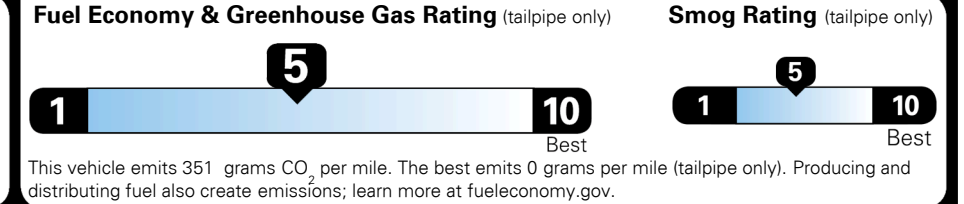

Actual results will vary for many reasons, including driving conditions and how you drive and maintain your vehicle. The average new vehicle gets 27 MPG and costs $7,500 to fuel over 5 years. Cost estimates are based on 15,000 miles per year at $ 2.70 per gallon. MPGe is miles per gasoline gallon equivalent. Vehicle emissions are a significant cause of climate change and smog.

fueleconomy.gov

Calculate personalized estimates and compare vehicles